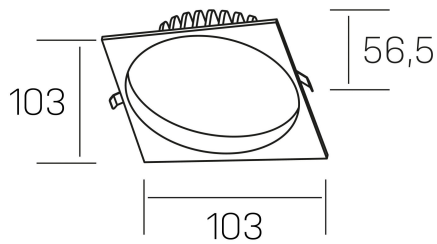

lim sq
K50321.01.RF.BK-BK.MP.ST.8.40.D1

GENERAL DETAILS

INSTALLATION	recessed with frame
FINISHES ALUMINIUM	Black-Black
OPTIC COVER	Microprismatico
LIGHT DIRECTION	Fixed
INT/EXT IP DEGREE	IP 44
MATERIAL	Aluminum
IK DEGREE	IK 6
UTILIZATION	Indoor
WARRANTY	3 years

ELECTRICAL DETAILS

LAMP	LED
POWER	7 W
COLOUR TEMPERATURE	4000K
LUMINOUS FLUX	580 lm
EFFICACY DIMMING	83 Lm/W
DIMABLE	1.10v
DRIVER	Remote
CLASS PROTECTION	II
COLOUR RENDERING INDEX	CRI >80
VOLTAGE	220-240 V
FRECUENCIA	50-60 Hz
CURRENT INTENSITY	300 mA
LIFE TIME	35.000 h

GENERAL DIMENSIONS

DIMENSIONS	103×103 mm
CUT OUT	Ø 90 mm
HEIGHT	h 56,5 mm
DIMENSIONES DE EMBALAJE	N/A
PESO NETO	0.24

*Please might expect a max.15% figure reduction in finishes other than white