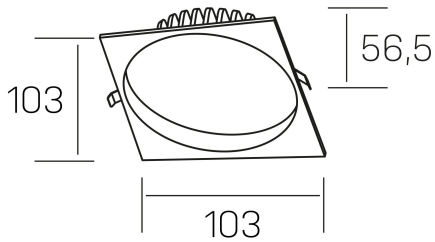

**lim sq**  
K50321.01.RF.BK-BK.MP.ST.8.40.D1

## GENERAL DETAILS

INSTALLATION	recessed with frame
FINISHES ALUMINIUM	Black-Black
OPTIC COVER	Microprismatico
LIGHT DIRECTION	Fixed
INT/EXT IP DEGREE	IP 44
MATERIAL	Aluminum
IK DEGREE	IK 6
UTILIZATION	Indoor
WARRANTY	3 years

## ELECTRICAL DETAILS

LAMP	LED
POWER	7 W
COLOUR TEMPERATURE	4000K
LUMINOUS FLUX	580 lm
EFFICACY DIMMING	83 Lm/W
DIMABLE	1.10v
DRIVER	Remote
CLASS PROTECTION	II
COLOUR RENDERING INDEX	CRI >80
VOLTAGE	220-240 V
FRECUENCIA	50-60 Hz
CURRENT INTENSITY	300 mA
LIFE TIME	50.000 h

## GENERAL DIMENSIONS

DIMENSIONS	103×103 mm
CUT OUT	Ø 90 mm
HEIGHT	h 56,5 mm
DIMENSIONES DE EMBALAJE	N/A
PESO NETO	0.24

\*Please might expect a max.15% figure reduction in finishes other than white