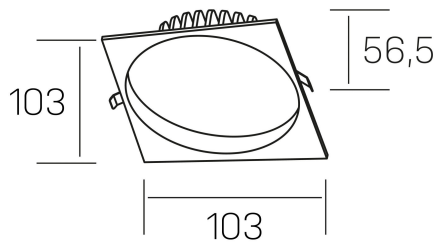

lim sq
K50321.01.RF.BK-BK.MP.ST.8.40

GENERAL DETAILS

INSTALLATION	recessed with frame
FINISHES ALUMINIUM	Black-Black
OPTIC COVER	Microprismatico
LIGHT DIRECTION	Fixed
INT/EXT IP DEGREE	IP 44
MATERIAL	Aluminum
IK DEGREE	IK 6
UTILIZATION	Indoor
WARRANTY	3 years

ELECTRICAL DETAILS

LAMP	LED
POWER	7 W
COLOUR TEMPERATURE	4000K
LUMINOUS FLUX	580 lm
EFFICACY DIMMING	83 Lm/W
DIMABLE	No Dim
DRIVER	Remote
CLASS PROTECTION	II
COLOUR RENDERING INDEX	CRI >80
VOLTAGE	220-240 V
FRECUENCIA	50-60 Hz
CURRENT INTENSITY	300 mA
LIFE TIME	50.000 h

GENERAL DIMENSIONS

DIMENSIONS	103×103 mm
CUT OUT	Ø 90 mm
HEIGHT	h 56,5 mm
DIMENSIONES DE EMBALAJE	145 × 145 × 70 mm
PESO NETO	0.24

*Please might expect a max.15% figure reduction in finishes other than white