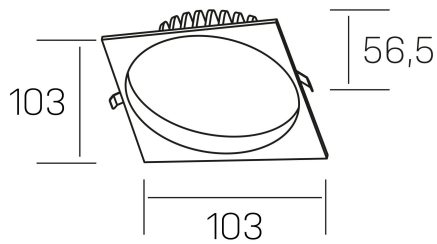

lim sq
K50321.01.RF.BK-BK.MP.ST.8.40

GENERAL DETAILS

INSTALLATION	recessed with frame
FINISHES ALUMINIUM	Black-Black
OPTIC COVER	Microprismatico
LIGHT DIRECTION	Fixed
INT/EXT IP DEGREE	IP 44
MATERIAL	Aluminum
IK DEGREE	IK 6
UTILIZATION	Indoor
WARRANTY	3 years

ELECTRICAL DETAILS

LAMP	LED
POWER	7 W
COLOUR TEMPERATURE	4000K
LUMINOUS FLUX	580 lm
EFFICACY DIMMING	83 Lm/W
DIMABLE	No Dim
DRIVER	Remote
CLASS PROTECTION	II
COLOUR RENDERING INDEX	CRI >80
VOLTAGE	220-240 V
FRECUENCIA	50-60 Hz
CURRENT INTENSITY	300 mA
LIFE TIME	35.000 h

GENERAL DIMENSIONS

DIMENSIONS	103×103 mm
CUT OUT	Ø 90 mm
HEIGHT	h 56,5 mm
DIMENSIONES DE EMBALAJE	145 × 145 × 70 mm
PESO NETO	0.24

*Please might expect a max.15% figure reduction in finishes other than white