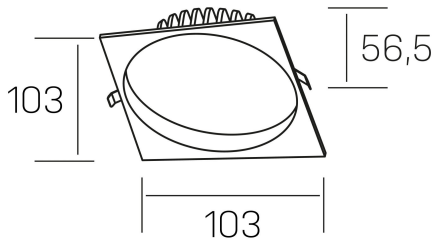

lim sq
K50321.01.RF.BK-BK.MP.ST.8.30.PU

GENERAL DETAILS

INSTALLATION	recessed with frame
FINISHES ALUMINIUM	Black-Black
OPTIC COVER	Microprismatico
LIGHT DIRECTION	Fixed
INT/EXT IP DEGREE	IP 44
MATERIAL	Aluminum
IK DEGREE	IK 6
UTILIZATION	Indoor
WARRANTY	3 years

ELECTRICAL DETAILS

LAMP	LED
POWER	7 W
COLOUR TEMPERATURE	3000K
LUMINOUS FLUX	530 lm
EFFICACY DIMMING	76 Lm/W
DIMABLE	Push
DRIVER	Remote
CLASS PROTECTION	II
COLOUR RENDERING INDEX	CRI >80
VOLTAGE	220-240 V
FRECUENCIA	50-60 Hz
CURRENT INTENSITY	300 mA
LIFE TIME	50.000 h

GENERAL DIMENSIONS

DIMENSIONS	103×103 mm
CUT OUT	Ø 90 mm
HEIGHT	h 56,5 mm
DIMENSIONES DE EMBALAJE	145 × 145 × 70 mm
PESO NETO	0.24

*Please might expect a max.15% figure reduction in finishes other than white