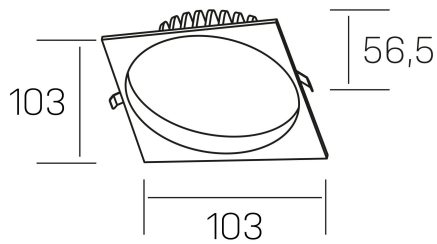

lim sq
K50321.01.RF.BK-BK.MP.ST.8.30.PU

GENERAL DETAILS

INSTALLATION	recessed with frame
FINISHES ALUMINIUM	Black-Black
OPTIC COVER	Microprismatico
LIGHT DIRECTION	Fixed
INT/EXT IP DEGREE	IP 44
MATERIAL	Aluminum
IK DEGREE	IK 6
UTILIZATION	Indoor
WARRANTY	3 years

ELECTRICAL DETAILS

LAMP	LED
POWER	7 W
COLOUR TEMPERATURE	3000K
LUMINOUS FLUX	530 lm
EFFICACY DIMMING	76 Lm/W
DIMABLE	Push
DRIVER	Remote
CLASS PROTECTION	II
COLOUR RENDERING INDEX	CRI >80
VOLTAGE	220-240 V
FRECUENCIA	50-60 Hz
CURRENT INTENSITY	300 mA
LIFE TIME	35.000 h

GENERAL DIMENSIONS

DIMENSIONS	103×103 mm
CUT OUT	Ø 90 mm
HEIGHT	h 56,5 mm
DIMENSIONES DE EMBALAJE	145 × 145 × 70 mm
PESO NETO	0.24

*Please might expect a max.15% figure reduction in finishes other than white