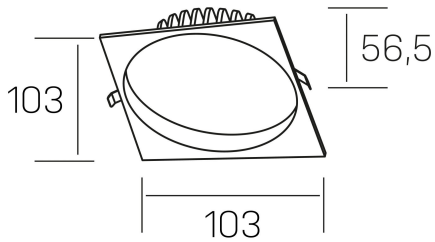

lim sq
K50321.01.RF.BK-BK.MP.ST.8.30.DA

GENERAL DETAILS

INSTALLATION	recessed with frame
FINISHES ALUMINIUM	Black-Black
OPTIC COVER	Microprismatico
LIGHT DIRECTION	Fixed
INT/EXT IP DEGREE	IP 44
MATERIAL	Aluminum
IK DEGREE	IK 6
UTILIZATION	Indoor
WARRANTY	3 years

ELECTRICAL DETAILS

LAMP	LED
POWER	7 W
COLOUR TEMPERATURE	3000K
LUMINOUS FLUX	530 lm
EFFICACY DIMMING	76 Lm/W
DIMABLE	DALI
DRIVER	Remote
CLASS PROTECTION	II
COLOUR RENDERING INDEX	CRI >80
VOLTAGE	220-240 V
FRECUENCIA	50-60 Hz
CURRENT INTENSITY	300 mA
LIFE TIME	35.000 h

GENERAL DIMENSIONS

DIMENSIONS	103×103 mm
CUT OUT	Ø 90 mm
HEIGHT	h 56,5 mm
DIMENSIONES DE EMBALAJE	145 × 145 × 70 mm
PESO NETO	0.24

*Please might expect a max.15% figure reduction in finishes other than white