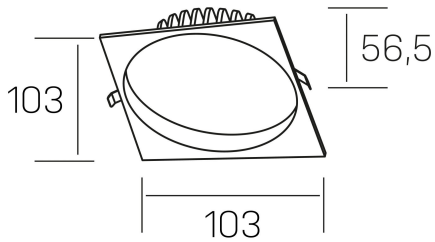

lim sq
K50321.01.RF.BK-BK.MP.ST.8.30.DA

GENERAL DETAILS

INSTALLATION	recessed with frame
FINISHES ALUMINIUM	Black-Black
OPTIC COVER	Microprismatico
LIGHT DIRECTION	Fixed
INT/EXT IP DEGREE	IP 44
MATERIAL	Aluminum
IK DEGREE	IK 6
UTILIZATION	Indoor
WARRANTY	3 years

ELECTRICAL DETAILS

LAMP	LED
POWER	7 W
COLOUR TEMPERATURE	3000K
LUMINOUS FLUX	530 lm
EFFICACY DIMMING	76 Lm/W
DIMABLE	DALI
DRIVER	Remote
CLASS PROTECTION	II
COLOUR RENDERING INDEX	CRI >80
VOLTAGE	220-240 V
FRECUENCIA	50-60 Hz
CURRENT INTENSITY	300 mA
LIFE TIME	50.000 h

GENERAL DIMENSIONS

DIMENSIONS	103×103 mm
CUT OUT	Ø 90 mm
HEIGHT	h 56,5 mm
DIMENSIONES DE EMBALAJE	145 × 145 × 70 mm
PESO NETO	0.24

*Please might expect a max.15% figure reduction in finishes other than white