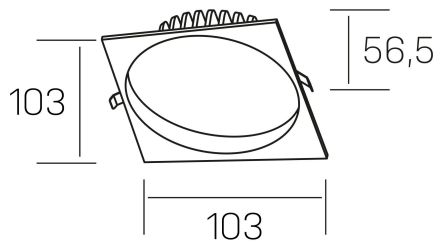

lim sq
K50321.01.RF.BK-BK.MP.ST.8.30.D1

GENERAL DETAILS

INSTALLATION	recessed with frame
FINISHES ALUMINIUM	Black-Black
OPTIC COVER	Microprismatico
LIGHT DIRECTION	Fixed
INT/EXT IP DEGREE	IP 44
MATERIAL	Aluminum
IK DEGREE	IK 6
UTILIZATION	Indoor
WARRANTY	3 years

ELECTRICAL DETAILS

LAMP	LED
POWER	7 W
COLOUR TEMPERATURE	3000K
LUMINOUS FLUX	530 lm
EFFICACY DIMMING	76 Lm/W
DIMABLE	1.10v
DRIVER	Remote
CLASS PROTECTION	II
COLOUR RENDERING INDEX	CRI >80
VOLTAGE	220-240 V
FRECUENCIA	50-60 Hz
CURRENT INTENSITY	300 mA
LIFE TIME	35.000 h

GENERAL DIMENSIONS

DIMENSIONS	103×103 mm
CUT OUT	Ø 90 mm
HEIGHT	h 56,5 mm
DIMENSIONES DE EMBALAJE	145 × 145 × 70 mm
PESO NETO	0.24

*Please might expect a max.15% figure reduction in finishes other than white