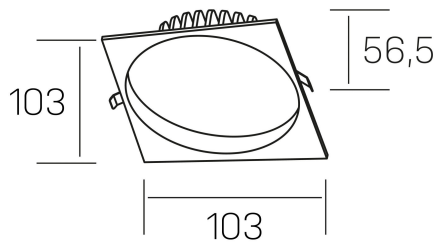

**lim sq**  
K50321.01.RF.BK-BK.MP.ST.8.30.D1

## GENERAL DETAILS

INSTALLATION	recessed with frame
FINISHES ALUMINIUM	Black-Black
OPTIC COVER	Microprismatico
LIGHT DIRECTION	Fixed
INT/EXT IP DEGREE	IP 44
MATERIAL	Aluminum
IK DEGREE	IK 6
UTILIZATION	Indoor
WARRANTY	3 years

## ELECTRICAL DETAILS

LAMP	LED
POWER	7 W
COLOUR TEMPERATURE	3000K
LUMINOUS FLUX	530 lm
EFFICACY DIMMING	76 Lm/W
DIMABLE	1.10v
DRIVER	Remote
CLASS PROTECTION	II
COLOUR RENDERING INDEX	CRI >80
VOLTAGE	220-240 V
FRECUENCIA	50-60 Hz
CURRENT INTENSITY	300 mA
LIFE TIME	50.000 h

## GENERAL DIMENSIONS

DIMENSIONS	103×103 mm
CUT OUT	Ø 90 mm
HEIGHT	h 56,5 mm
DIMENSIONES DE EMBALAJE	145 × 145 × 70 mm
PESO NETO	0.24

\*Please might expect a max.15% figure reduction in finishes other than white