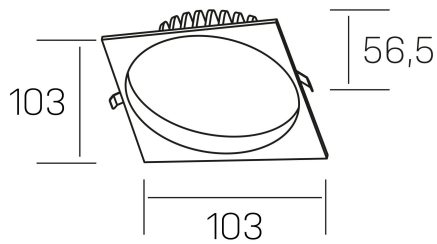

lim sq
K50321.01.RF.BK-BK.MP.ST.8.30

GENERAL DETAILS

| | |
|--------------------|---------------------|
| INSTALLATION | recessed with frame |
| FINISHES ALUMINIUM | Black-Black |
| OPTIC COVER | Microprismatico |
| LIGHT DIRECTION | Fixed |
| INT/EXT IP DEGREE | IP 44 |
| MATERIAL | Aluminum |
| IK DEGREE | IK 6 |
| UTILIZATION | Indoor |
| WARRANTY | 3 years |

ELECTRICAL DETAILS

| | |
|------------------------|-----------|
| LAMP | LED |
| POWER | 7 W |
| COLOUR TEMPERATURE | 3000K |
| LUMINOUS FLUX | 530 lm |
| EFFICACY DIMMING | 76 Lm/W |
| DIMABLE | No Dim |
| DRIVER | Remote |
| CLASS PROTECTION | II |
| COLOUR RENDERING INDEX | CRI >80 |
| VOLTAGE | 220-240 V |
| FRECUENCIA | 50-60 Hz |
| CURRENT INTENSITY | 300 mA |
| LIFE TIME | 50.000 h |

GENERAL DIMENSIONS

| | |
|-------------------------|-------------------|
| DIMENSIONS | 103×103 mm |
| CUT OUT | Ø 90 mm |
| HEIGHT | h 56,5 mm |
| DIMENSIONES DE EMBALAJE | 145 × 145 × 70 mm |
| PESO NETO | 0.24 |