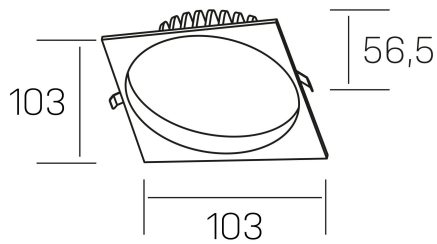

lim sq
K50321.01.RF.BK-BK.MP.ST.8.30

GENERAL DETAILS

INSTALLATION	recessed with frame
FINISHES ALUMINIUM	Black-Black
OPTIC COVER	Microprismatico
LIGHT DIRECTION	Fixed
INT/EXT IP DEGREE	IP 44
MATERIAL	Aluminum
IK DEGREE	IK 6
UTILIZATION	Indoor
WARRANTY	3 years

ELECTRICAL DETAILS

LAMP	LED
POWER	7 W
COLOUR TEMPERATURE	3000K
LUMINOUS FLUX	530 lm
EFFICACY DIMMING	76 Lm/W
DIMABLE	No Dim
DRIVER	Remote
CLASS PROTECTION	II
COLOUR RENDERING INDEX	CRI >80
VOLTAGE	220-240 V
FRECUENCIA	50-60 Hz
CURRENT INTENSITY	300 mA
LIFE TIME	35.000 h

GENERAL DIMENSIONS

DIMENSIONS	103×103 mm
CUT OUT	Ø 90 mm
HEIGHT	h 56,5 mm
DIMENSIONES DE EMBALAJE	145 × 145 × 70 mm
PESO NETO	0.24

*Please might expect a max.15% figure reduction in finishes other than white