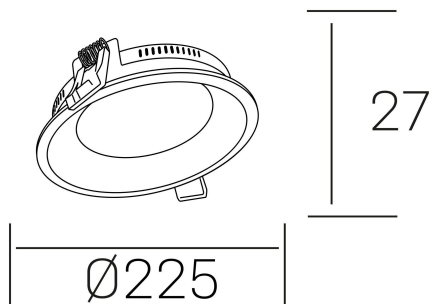

lim miranda

K53100.03.RF.WH-WH.OP.ST.8.40.DA

GENERAL DETAILS

INSTALLATION	recessed with frame
FINISHES ALUMINIUM	White-White
OPTIC COVER	Opal
LIGHT DIRECTION	Fixed
INT/EXT IP DEGREE	IP 44
MATERIAL	Aluminum
IK DEGREE	IK03
UTILIZATION	Indoor
WARRANTY	3 years

ELECTRICAL DETAILS

LAMP	LED
POWER	22 W
COLOUR TEMPERATURE	4000K
LUMINOUS FLUX	1900 lm
EFFICACY DIMMING	81 Lm/W
DIMABLE	DALI
DRIVER	Remote
CLASS PROTECTION	II
COLOUR RENDERING INDEX	CRI >80
VOLTAGE	220-240 V
FRECUENCIA	50-60 Hz
CURRENT INTENSITY	600 mA
LIFE TIME	50.000 h

GENERAL DIMENSIONS

DIMENSIONS	Ø 225 mm
CUT OUT	Ø 215 mm
HEIGHT	h 27 mm
DIMENSIONES DE EMBALAJE	270 × 270 × 45 mm
PESO NETO	0.60

*Please might expect a max.15% figure reduction in finishes other than white