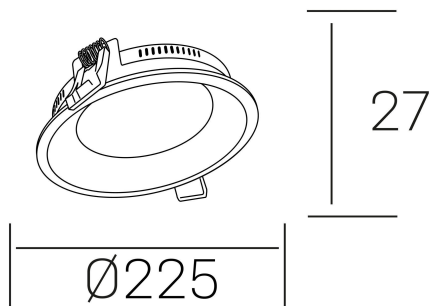

## lim miranda

K53100.03.RF.WH-WH.OP.ST.8.40.DA

### GENERAL DETAILS

INSTALLATION	recessed with frame
FINISHES ALUMINIUM	White-White
OPTIC COVER	Opal
LIGHT DIRECTION	Fixed
INT/EXT IP DEGREE	IP 44
MATERIAL	Aluminum
IK DEGREE	IK03
UTILIZATION	Indoor
WARRANTY	5 years

### ELECTRICAL DETAILS

LAMP	LED
POWER	22 W
COLOUR TEMPERATURE	4000K
LUMINOUS FLUX	1900 lm
EFFICACY DIMMING	81 Lm/W
DIMABLE	DALI
DRIVER	Remote
CLASS PROTECTION	II
COLOUR RENDERING INDEX	CRI >80
VOLTAGE	220-240 V
CURRENT INTENSITY	600 mA
LIFE TIME	50.000 h

### GENERAL DIMENSIONS

DIMENSIONS	Ø 225 mm
CUT OUT	Ø 215 mm
HEIGHT	h 27 mm
DIMENSIONES DE EMBALAJE	270 × 270 × 45 mm
PESO NETO	0.60

\*Please might expect a max.15% figure reduction in finishes other than white