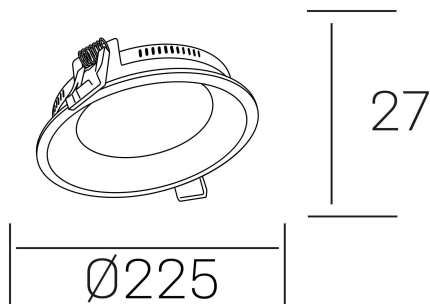

lim miranda

K53100.03.RF.WH-WH.OP.ST.8.40.DA

GENERAL DETAILS

INSTALLATION	recessed with frame
FINISHES ALUMINIUM	White-White
OPTIC COVER	Opal
LIGHT DIRECTION	Fixed
INT/EXT IP DEGREE	IP 44
MATERIAL	Aluminum
IK DEGREE	IK03
UTILIZATION	Indoor
WARRANTY	3 years

ELECTRICAL DETAILS

LAMP	LED
POWER	22 W
COLOUR TEMPERATURE	4000K
LUMINOUS FLUX	1900 lm
EFFICACY DIMMING	81 Lm/W
DIMABLE	DALI
DRIVER	Remote
CLASS PROTECTION	II
COLOUR RENDERING INDEX	CRI >80
VOLTAGE	220-240 V
FRECUENCIA	50-60 Hz
CURRENT INTENSITY	600 mA
LIFE TIME	35.000 h

GENERAL DIMENSIONS

DIMENSIONS	Ø 225 mm
CUT OUT	Ø 215 mm
HEIGHT	h 27 mm
DIMENSIONES DE EMBALAJE	270 × 270 × 45 mm
PESO NETO	0.60

*Please might expect a max.15% figure reduction in finishes other than white