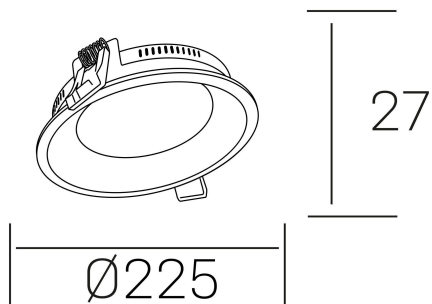

lim miranda

K53100.03.RF.WH-WH.OP.ST.8.40.D1

GENERAL DETAILS

INSTALLATION	recessed with frame
FINISHES ALUMINIUM	White-White
OPTIC COVER	Opal
LIGHT DIRECTION	Fixed
INT/EXT IP DEGREE	IP 44
MATERIAL	Aluminum
IK DEGREE	IK03
UTILIZATION	Indoor
WARRANTY	3 years

ELECTRICAL DETAILS

LAMP	LED
POWER	22 W
COLOUR TEMPERATURE	4000K
LUMINOUS FLUX	1900 lm
EFFICACY DIMMING	81 Lm/W
DIMABLE	1.10v
DRIVER	Remote
CLASS PROTECTION	II
COLOUR RENDERING INDEX	CRI >80
VOLTAGE	220-240 V
FRECUENCIA	50-60 Hz
CURRENT INTENSITY	600 mA
LIFE TIME	50.000 h

GENERAL DIMENSIONS

DIMENSIONS	Ø 225 mm
CUT OUT	Ø 215 mm
HEIGHT	h 27 mm
DIMENSIONES DE EMBALAJE	270 × 270 × 45 mm
PESO NETO	0.60

*Please might expect a max.15% figure reduction in finishes other than white