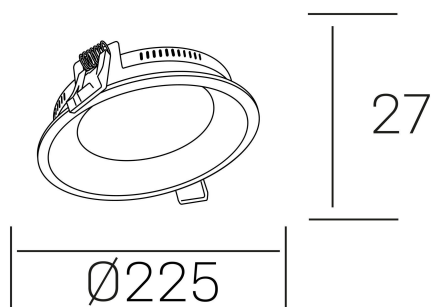

lim miranda

K53100.03.RF.WH-WH.OP.ST.8.40

GENERAL DETAILS

INSTALLATION	recessed with frame
FINISHES ALUMINIUM	White-White
OPTIC COVER	Opal
LIGHT DIRECTION	Fixed
INT/EXT IP DEGREE	IP 44
MATERIAL	Aluminum
IK DEGREE	IK03
UTILIZATION	Indoor
WARRANTY	3 years

ELECTRICAL DETAILS

LAMP	LED
POWER	22 W
COLOUR TEMPERATURE	4000K
LUMINOUS FLUX	1900 lm
EFFICACY DIMMING	81 Lm/W
DIMABLE	No Dim
DRIVER	Remote
CLASS PROTECTION	II
COLOUR RENDERING INDEX	CRI >80
VOLTAGE	220-240 V
FRECUENCIA	50-60 Hz
CURRENT INTENSITY	600 mA
LIFE TIME	50.000 h

GENERAL DIMENSIONS

DIMENSIONS	Ø 225 mm
CUT OUT	Ø 215 mm
HEIGHT	h 27 mm
DIMENSIONES DE EMBALAJE	270 × 270 × 45 mm
PESO NETO	0.60

*Please might expect a max.15% figure reduction in finishes other than white