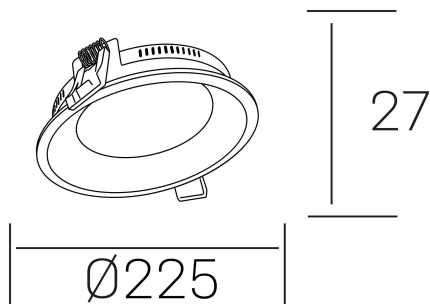

lim miranda
K53100.03.RF.WH-WH.OP.ST.8.40

GENERAL DETAILS

INSTALLATION	recessed with frame
FINISHES ALUMINIUM	White-White
OPTIC COVER	Opal
LIGHT DIRECTION	Fixed
INT/EXT IP DEGREE	IP 44
MATERIAL	Aluminum
IK DEGREE	IK03
UTILIZATION	Indoor
WARRANTY	3 years

ELECTRICAL DETAILS

LAMP	LED
POWER	22 W
COLOUR TEMPERATURE	4000K
LUMINOUS FLUX	1900 lm
EFFICACY DIMMING	81 Lm/W
DIMABLE	No Dim
DRIVER	Remote
CLASS PROTECTION	II
COLOUR RENDERING INDEX	CRI >80
VOLTAGE	220-240 V
FRECUENCIA	50-60 Hz
CURRENT INTENSITY	600 mA
LIFE TIME	35.000 h

GENERAL DIMENSIONS

DIMENSIONS	Ø 225 mm
CUT OUT	Ø 215 mm
HEIGHT	h 27 mm
DIMENSIONES DE EMBALAJE	270 × 270 × 45 mm
PESO NETO	0.60

*Please might expect a max.15% figure reduction in finishes other than white