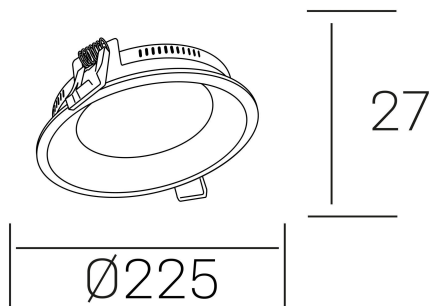

**lim miranda**  
K53100.03.RF.WH-WH.OP.ST.8.40

#### GENERAL DETAILS

INSTALLATION	recessed with frame
FINISHES ALUMINIUM	White-White
OPTIC COVER	Opal
LIGHT DIRECTION	Fixed
INT/EXT IP DEGREE	IP 44
MATERIAL	Aluminum
IK DEGREE	IK03
UTILIZATION	Indoor
WARRANTY	5 years

#### ELECTRICAL DETAILS

LAMP	LED
POWER	22 W
COLOUR TEMPERATURE	4000K
LUMINOUS FLUX	1900 lm
EFFICACY DIMMING	81 Lm/W
DIMABLE	No Dim
DRIVER	Remote
CLASS PROTECTION	II
COLOUR RENDERING INDEX	CRI >80
VOLTAGE	220-240 V
CURRENT INTENSITY	600 mA
LIFE TIME	50.000 h

#### GENERAL DIMENSIONS

DIMENSIONS	Ø 225 mm
CUT OUT	Ø 215 mm
HEIGHT	h 27 mm
DIMENSIONES DE EMBALAJE	270 × 270 × 45 mm
PESO NETO	0.60

\*Please might expect a max.15% figure reduction in finishes other than white