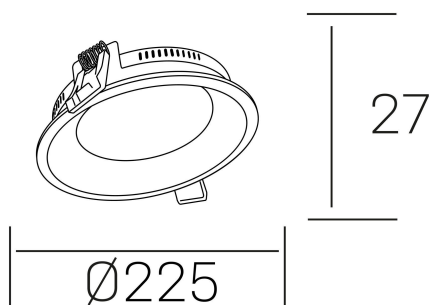

lim miranda
K53100.03.RF.WH-WH.OP.ST.8.30.DA

GENERAL DETAILS

INSTALLATION	recessed with frame
FINISHES ALUMINIUM	White-White
OPTIC COVER	Opal
LIGHT DIRECTION	Fixed
INT/EXT IP DEGREE	IP 44
MATERIAL	Aluminum
IK DEGREE	IK03
UTILIZATION	Indoor
WARRANTY	3 years

ELECTRICAL DETAILS

LAMP	LED
POWER	22 W
COLOUR TEMPERATURE	3000K
LUMINOUS FLUX	1700 Lm
EFFICACY DIMMING	73 Lm/W
DIMABLE	DALI
DRIVER	Remote
CLASS PROTECTION	II
COLOUR RENDERING INDEX	CRI >80
VOLTAGE	220-240 V
FRECUENCIA	50-60 Hz
CURRENT INTENSITY	600 mA
LIFE TIME	35.000 h

GENERAL DIMENSIONS

DIMENSIONS	Ø 225 mm
CUT OUT	Ø 215 mm
HEIGHT	h 27 mm
DIMENSIONES DE EMBALAJE	270 × 270 × 45 mm
PESO NETO	0.60

*Please might expect a max.15% figure reduction in finishes other than white