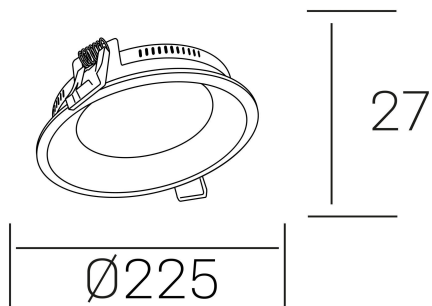

lim miranda

K53100.03.RF.WH-WH.OP.ST.8.30.D1

GENERAL DETAILS

INSTALLATION	recessed with frame
FINISHES ALUMINIUM	White-White
OPTIC COVER	Opal
LIGHT DIRECTION	Fixed
INT/EXT IP DEGREE	IP 44
MATERIAL	Aluminum
IK DEGREE	IK03
UTILIZATION	Indoor
WARRANTY	3 years

ELECTRICAL DETAILS

LAMP	LED
POWER	22 W
COLOUR TEMPERATURE	3000K
LUMINOUS FLUX	1700 Lm
EFFICACY DIMMING	73 Lm/W
DIMABLE	1.10v
DRIVER	Remote
CLASS PROTECTION	II
COLOUR RENDERING INDEX	CRI >80
VOLTAGE	220-240 V
FRECUENCIA	50-60 Hz
CURRENT INTENSITY	600 mA
LIFE TIME	35.000 h

GENERAL DIMENSIONS

DIMENSIONS	Ø 225 mm
CUT OUT	Ø 215 mm
HEIGHT	h 27 mm
DIMENSIONES DE EMBALAJE	270 × 270 × 45 mm
PESO NETO	0.60

*Please might expect a max.15% figure reduction in finishes other than white