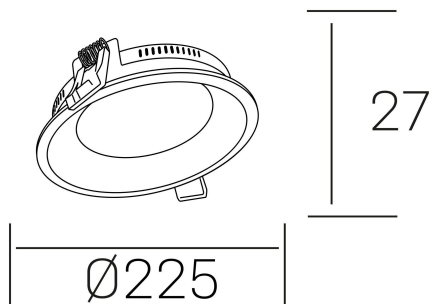

## lim miranda

K53100.03.RF.WH-WH.OP.ST.8.30.D1

### GENERAL DETAILS

INSTALLATION	recessed with frame
FINISHES ALUMINIUM	White-White
OPTIC COVER	Opal
LIGHT DIRECTION	Fixed
INT/EXT IP DEGREE	IP 44
MATERIAL	Aluminum
IK DEGREE	IK03
UTILIZATION	Indoor
WARRANTY	5 years

### ELECTRICAL DETAILS

LAMP	LED
POWER	22 W
COLOUR TEMPERATURE	3000K
LUMINOUS FLUX	1700 Lm
EFFICACY DIMMING	73 Lm/W
DIMABLE	1.10v
DRIVER	Remote
CLASS PROTECTION	II
COLOUR RENDERING INDEX	CRI >80
VOLTAGE	220-240 V
CURRENT INTENSITY	600 mA
LIFE TIME	50.000 h

### GENERAL DIMENSIONS

DIMENSIONS	Ø 225 mm
CUT OUT	Ø 215 mm
HEIGHT	h 27 mm
DIMENSIONES DE EMBALAJE	270 × 270 × 45 mm
PESO NETO	0.60

\*Please might expect a max.15% figure reduction in finishes other than white