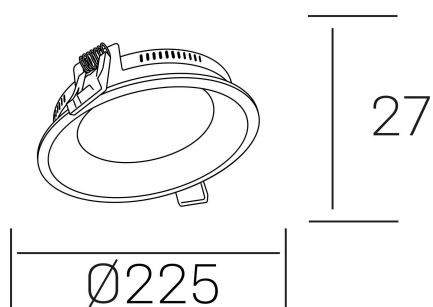

lim miranda

K53100.03.RF.WH-WH.OP.ST.8.30

GENERAL DETAILS

INSTALLATION	recessed with frame
FINISHES ALUMINIUM	White-White
OPTIC COVER	Opal
LIGHT DIRECTION	Fixed
INT/EXT IP DEGREE	IP 44
MATERIAL	Aluminum
IK DEGREE	IK03
UTILIZATION	Indoor
WARRANTY	5 years

ELECTRICAL DETAILS

LAMP	LED
POWER	22 W
COLOUR TEMPERATURE	3000K
LUMINOUS FLUX	1700 Lm
EFFICACY DIMMING	73 Lm/W
DIMABLE	No Dim
DRIVER	Remote
CLASS PROTECTION	II
COLOUR RENDERING INDEX	CRI >80
VOLTAGE	220-240 V
CURRENT INTENSITY	600 mA
LIFE TIME	50.000 h

GENERAL DIMENSIONS

DIMENSIONS	Ø 225 mm
CUT OUT	Ø 215 mm
HEIGHT	h 27 mm
DIMENSIONES DE EMBALAJE	270 × 270 × 45 mm
PESO NETO	0.60

*Please might expect a max.15% figure reduction in finishes other than white