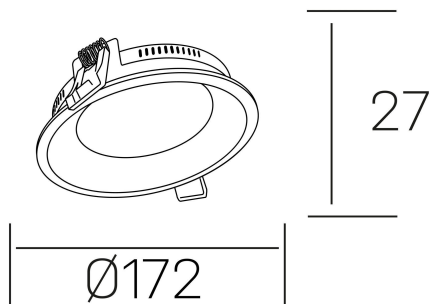

lim miranda

K53100.02.RF.WH-WH.OP.ST.8.40.D1

GENERAL DETAILS

INSTALLATION	recessed with frame
FINISHES ALUMINIUM	White-White
OPTIC COVER	Opal
LIGHT DIRECTION	Fixed
INT/EXT IP DEGREE	IP 44
MATERIAL	Aluminum
IK DEGREE	IK03
UTILIZATION	Indoor
WARRANTY	3 years

ELECTRICAL DETAILS

LAMP	LED
POWER	15 W
COLOUR TEMPERATURE	4000K
LUMINOUS FLUX	1400 Lm
EFFICACY DIMMING	90 Lm/W
DIMABLE	1.10v
DRIVER	Remote
CLASS PROTECTION	II
COLOUR RENDERING INDEX	CRI >80
VOLTAGE	220-240 V
FRECUENCIA	50-60 Hz
CURRENT INTENSITY	350 mA
LIFE TIME	50.000 h

GENERAL DIMENSIONS

DIMENSIONS	Ø 172 mm
CUT OUT	Ø 160 mm
HEIGHT	h 27 mm
DIMENSIONES DE EMBALAJE	210 × 210 × 45 mm
PESO NETO	0.40

*Please might expect a max.15% figure reduction in finishes other than white