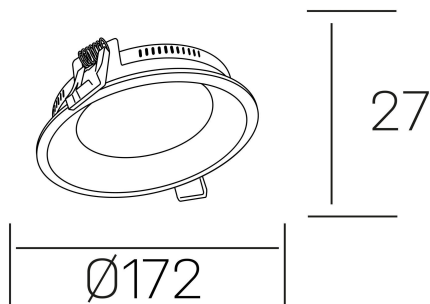

lim miranda

K53100.02.RF.WH-WH.OP.ST.8.40.D1

GENERAL DETAILS

INSTALLATION	recessed with frame
FINISHES ALUMINIUM	White-White
OPTIC COVER	Opal
LIGHT DIRECTION	Fixed
INT/EXT IP DEGREE	IP 44
MATERIAL	Aluminum
IK DEGREE	IK03
UTILIZATION	Indoor
WARRANTY	5 years

ELECTRICAL DETAILS

LAMP	LED
POWER	15 W
COLOUR TEMPERATURE	4000K
LUMINOUS FLUX	1400 Lm
EFFICACY DIMMING	90 Lm/W
DIMABLE	1.10v
DRIVER	Remote
CLASS PROTECTION	II
COLOUR RENDERING INDEX	CRI >80
VOLTAGE	220-240 V
CURRENT INTENSITY	350 mA
LIFE TIME	50.000 h

GENERAL DIMENSIONS

DIMENSIONS	Ø 172 mm
CUT OUT	Ø 160 mm
HEIGHT	h 27 mm
DIMENSIONES DE EMBALAJE	210 × 210 × 45 mm
PESO NETO	0.40

*Please might expect a max.15% figure reduction in finishes other than white