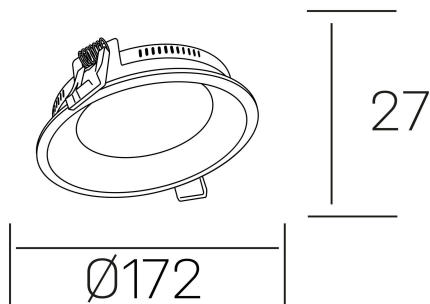

lim miranda
K53100.02.RF.WH-WH.OP.ST.8.40

GENERAL DETAILS

INSTALLATION	recessed with frame
FINISHES ALUMINIUM	White-White
OPTIC COVER	Opal
LIGHT DIRECTION	Fixed
INT/EXT IP DEGREE	IP 44
MATERIAL	Aluminum
IK DEGREE	IK03
UTILIZATION	Indoor
WARRANTY	3 years

ELECTRICAL DETAILS

LAMP	LED
POWER	15 W
COLOUR TEMPERATURE	4000K
LUMINOUS FLUX	1400 Lm
EFFICACY DIMMING	90 Lm/W
DIMABLE	No Dim
DRIVER	Remote
CLASS PROTECTION	II
COLOUR RENDERING INDEX	CRI >80
VOLTAGE	220-240 V
FRECUENCIA	50-60 Hz
CURRENT INTENSITY	350 mA
LIFE TIME	35.000 h

GENERAL DIMENSIONS

DIMENSIONS	Ø 172 mm
CUT OUT	Ø 160 mm
HEIGHT	h 27 mm
DIMENSIONES DE EMBALAJE	210 × 210 × 45 mm
PESO NETO	0.40

*Please might expect a max.15% figure reduction in finishes other than white