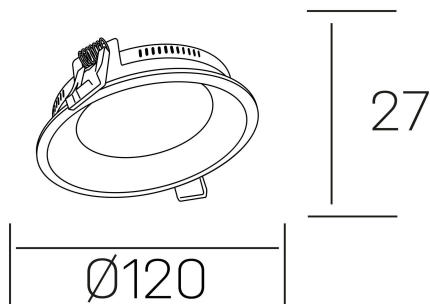

## lim miranda

K53100.01.RF.WH-WH.OP.ST.8.40.DA

### GENERAL DETAILS

INSTALLATION	recessed with frame
FINISHES ALUMINIUM	White-White
OPTIC COVER	Opal
LIGHT DIRECTION	Fixed
INT/EXT IP DEGREE	IP 44
MATERIAL	Aluminum
IK DEGREE	IK03
UTILIZATION	Indoor
WARRANTY	3 years

### ELECTRICAL DETAILS

LAMP	LED
POWER	8 W
COLOUR TEMPERATURE	4000K
LUMINOUS FLUX	730 Lm
EFFICACY DIMMING	79 Lm/W
DIMABLE	DALI
DRIVER	Remote
CLASS PROTECTION	II
COLOUR RENDERING INDEX	CRI >80
VOLTAGE	220-240 V
FRECUENCIA	50-60 Hz
CURRENT INTENSITY	200 mA
LIFE TIME	35.000 h

### GENERAL DIMENSIONS

DIMENSIONS	Ø 120 mm
CUT OUT	Ø 115 mm
HEIGHT	h 27 mm
DIMENSIONES DE EMBALAJE	160 × 160 × 45 mm
PESO NETO	0.28

\*Please might expect a max.15% figure reduction in finishes other than white