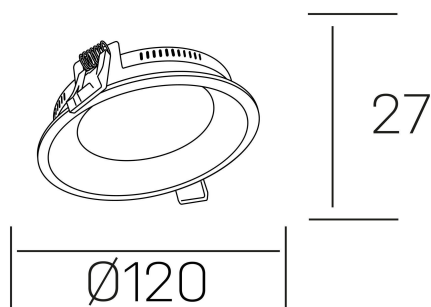

**lim miranda**  
K53100.01.RF.WH-WH.OP.ST.8.40.DA

#### GENERAL DETAILS

INSTALLATION	recessed with frame
FINISHES ALUMINIUM	White-White
OPTIC COVER	Opal
LIGHT DIRECTION	Fixed
INT/EXT IP DEGREE	IP 44
MATERIAL	Aluminum
IK DEGREE	IK03
UTILIZATION	Indoor
WARRANTY	3 years

#### ELECTRICAL DETAILS

LAMP	LED
POWER	8 W
COLOUR TEMPERATURE	4000K
LUMINOUS FLUX	730 Lm
EFFICACY DIMMING	79 Lm/W
DIMABLE	DALI
DRIVER	Remote
CLASS PROTECTION	II
COLOUR RENDERING INDEX	CRI >80
VOLTAGE	220-240 V
FRECUENCIA	50-60 Hz
CURRENT INTENSITY	200 mA
LIFE TIME	50.000 h

#### GENERAL DIMENSIONS

DIMENSIONS	Ø 120 mm
CUT OUT	Ø 115 mm
HEIGHT	h 27 mm
DIMENSIONES DE EMBALAJE	160 × 160 × 45 mm
PESO NETO	0.28

\*Please might expect a max.15% figure reduction in finishes other than white