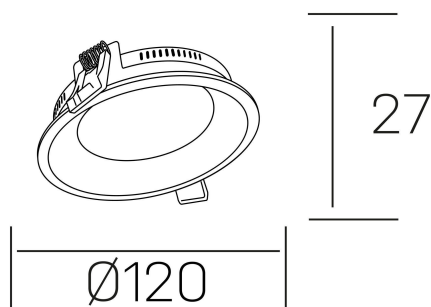

lim miranda
K53100.01.RF.WH-WH.OP.ST.8.40.DA

GENERAL DETAILS

INSTALLATION	recessed with frame
FINISHES ALUMINIUM	White-White
OPTIC COVER	Opal
LIGHT DIRECTION	Fixed
INT/EXT IP DEGREE	IP 44
MATERIAL	Aluminum
IK DEGREE	IK03
UTILIZATION	Indoor
WARRANTY	5 years

ELECTRICAL DETAILS

LAMP	LED
POWER	8 W
COLOUR TEMPERATURE	4000K
LUMINOUS FLUX	730 Lm
EFFICACY DIMMING	79 Lm/W
DIMABLE	DALI
DRIVER	Remote
CLASS PROTECTION	II
COLOUR RENDERING INDEX	CRI >80
VOLTAGE	220-240 V
CURRENT INTENSITY	200 mA
LIFE TIME	50.000 h

GENERAL DIMENSIONS

DIMENSIONS	Ø 120 mm
CUT OUT	Ø 115 mm
HEIGHT	h 27 mm
DIMENSIONES DE EMBALAJE	160 × 160 × 45 mm
PESO NETO	0.28

*Please might expect a max.15% figure reduction in finishes other than white