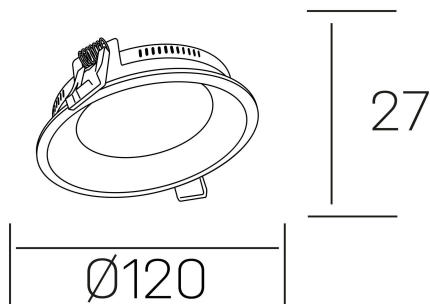

lim miranda

K53100.01.RF.WH-WH.OP.ST.8.40.D1

GENERAL DETAILS

INSTALLATION	recessed with frame
FINISHES ALUMINIUM	White-White
OPTIC COVER	Opal
LIGHT DIRECTION	Fixed
INT/EXT IP DEGREE	IP 44
MATERIAL	Aluminum
IK DEGREE	IK03
UTILIZATION	Indoor
WARRANTY	3 years

ELECTRICAL DETAILS

LAMP	LED
POWER	8 W
COLOUR TEMPERATURE	4000K
LUMINOUS FLUX	730 Lm
EFFICACY DIMMING	79 Lm/W
DIMABLE	1.10v
DRIVER	Remote
CLASS PROTECTION	II
COLOUR RENDERING INDEX	CRI >80
VOLTAGE	220-240 V
FRECUENCIA	50-60 Hz
CURRENT INTENSITY	200 mA
LIFE TIME	50.000 h

GENERAL DIMENSIONS

DIMENSIONS	Ø 120 mm
CUT OUT	Ø 115 mm
HEIGHT	h 27 mm
DIMENSIONES DE EMBALAJE	160 × 160 × 45 mm
PESO NETO	0.28

*Please might expect a max.15% figure reduction in finishes other than white