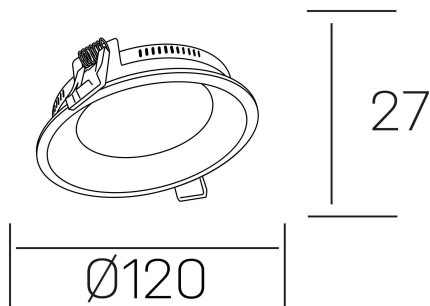

lim miranda

K53100.01.RF.WH-WH.OP.ST.8.40.D1

GENERAL DETAILS

INSTALLATION	recessed with frame
FINISHES ALUMINIUM	White-White
OPTIC COVER	Opal
LIGHT DIRECTION	Fixed
INT/EXT IP DEGREE	IP 44
MATERIAL	Aluminum
IK DEGREE	IK03
UTILIZATION	Indoor
WARRANTY	3 years

ELECTRICAL DETAILS

LAMP	LED
POWER	8 W
COLOUR TEMPERATURE	4000K
LUMINOUS FLUX	730 Lm
EFFICACY DIMMING	79 Lm/W
DIMABLE	1.10v
DRIVER	Remote
CLASS PROTECTION	II
COLOUR RENDERING INDEX	CRI >80
VOLTAGE	220-240 V
FRECUENCIA	50-60 Hz
CURRENT INTENSITY	200 mA
LIFE TIME	35.000 h

GENERAL DIMENSIONS

DIMENSIONS	Ø 120 mm
CUT OUT	Ø 115 mm
HEIGHT	h 27 mm
DIMENSIONES DE EMBALAJE	160 × 160 × 45 mm
PESO NETO	0.28

*Please might expect a max.15% figure reduction in finishes other than white