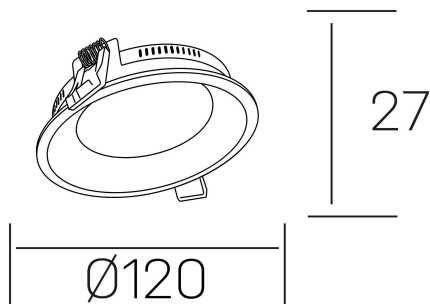

**lim miranda**  
K53100.01.RF.WH-WH.OP.ST.8.40

#### GENERAL DETAILS

INSTALLATION	recessed with frame
FINISHES ALUMINIUM	White-White
OPTIC COVER	Opal
LIGHT DIRECTION	Fixed
INT/EXT IP DEGREE	IP 44
MATERIAL	Aluminum
IK DEGREE	IK03
UTILIZATION	Indoor
WARRANTY	3 years

#### ELECTRICAL DETAILS

LAMP	LED
POWER	8 W
COLOUR TEMPERATURE	4000K
LUMINOUS FLUX	730 Lm
EFFICACY DIMMING	79 Lm/W
DIMABLE	No Dim
DRIVER	Remote
CLASS PROTECTION	II
COLOUR RENDERING INDEX	CRI >80
VOLTAGE	220-240 V
FRECUENCIA	50-60 Hz
CURRENT INTENSITY	200 mA
LIFE TIME	35.000 h

#### GENERAL DIMENSIONS

DIMENSIONS	Ø 120 mm
CUT OUT	Ø 115 mm
HEIGHT	h 27 mm
DIMENSIONES DE EMBALAJE	160 × 160 × 45 mm
PESO NETO	0.28

\*Please might expect a max.15% figure reduction in finishes other than white