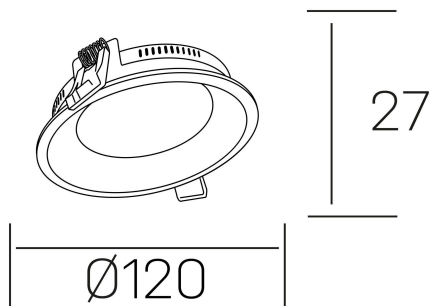

lim miranda
K53100.01.RF.WH-WH.OP.ST.8.40

GENERAL DETAILS

| | |
|--------------------|---------------------|
| INSTALLATION | recessed with frame |
| FINISHES ALUMINIUM | White-White |
| OPTIC COVER | Opal |
| LIGHT DIRECTION | Fixed |
| INT/EXT IP DEGREE | IP 44 |
| MATERIAL | Aluminum |
| IK DEGREE | IK03 |
| UTILIZATION | Indoor |
| WARRANTY | 5 years |

ELECTRICAL DETAILS

| | |
|------------------------|-----------|
| LAMP | LED |
| POWER | 8 W |
| COLOUR TEMPERATURE | 4000K |
| LUMINOUS FLUX | 730 Lm |
| EFFICACY DIMMING | 79 Lm/W |
| DIMABLE | No Dim |
| DRIVER | Remote |
| CLASS PROTECTION | II |
| COLOUR RENDERING INDEX | CRI >80 |
| VOLTAGE | 220-240 V |
| CURRENT INTENSITY | 200 mA |
| LIFE TIME | 50.000 h |

GENERAL DIMENSIONS

| | |
|-------------------------|-------------------|
| DIMENSIONS | Ø 120 mm |
| CUT OUT | Ø 115 mm |
| HEIGHT | h 27 mm |
| DIMENSIONES DE EMBALAJE | 160 × 160 × 45 mm |
| PESO NETO | 0.28 |