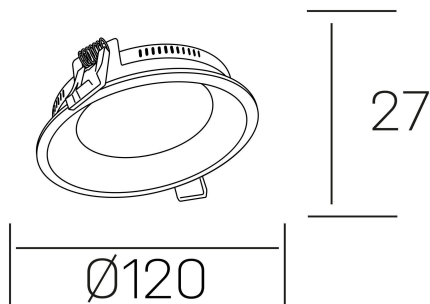

lim miranda
K53100.01.RF.WH-WH.OP.ST.8.40

GENERAL DETAILS

INSTALLATION	recessed with frame
FINISHES ALUMINIUM	White-White
OPTIC COVER	Opal
LIGHT DIRECTION	Fixed
INT/EXT IP DEGREE	IP 44
MATERIAL	Aluminum
IK DEGREE	IK03
UTILIZATION	Indoor
WARRANTY	3 years

ELECTRICAL DETAILS

LAMP	LED
POWER	8 W
COLOUR TEMPERATURE	4000K
LUMINOUS FLUX	730 Lm
EFFICACY DIMMING	79 Lm/W
DIMABLE	No Dim
DRIVER	Remote
CLASS PROTECTION	II
COLOUR RENDERING INDEX	CRI >80
VOLTAGE	220-240 V
FRECUENCIA	50-60 Hz
CURRENT INTENSITY	200 mA
LIFE TIME	50.000 h

GENERAL DIMENSIONS

DIMENSIONS	Ø 120 mm
CUT OUT	Ø 115 mm
HEIGHT	h 27 mm
DIMENSIONES DE EMBALAJE	160 × 160 × 45 mm
PESO NETO	0.28

*Please might expect a max.15% figure reduction in finishes other than white