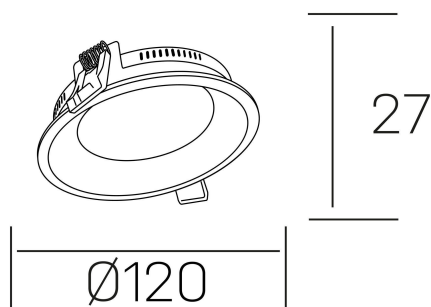

lim miranda
K53100.01.RF.WH-WH.OP.ST.8.30

GENERAL DETAILS

INSTALLATION	recessed with frame
FINISHES ALUMINIUM	White-White
OPTIC COVER	Opal
LIGHT DIRECTION	Fixed
INT/EXT IP DEGREE	IP 44
MATERIAL	Aluminum
IK DEGREE	IK03
UTILIZATION	Indoor
WARRANTY	5 years

ELECTRICAL DETAILS

LAMP	LED
POWER	8 W
COLOUR TEMPERATURE	3000K
LUMINOUS FLUX	650 Lm
EFFICACY DIMMING	70 Lm/W
DIMABLE	No Dim
DRIVER	Remote
CLASS PROTECTION	II
COLOUR RENDERING INDEX	CRI >80
VOLTAGE	220-240 V
CURRENT INTENSITY	200 mA
LIFE TIME	50.000 h

GENERAL DIMENSIONS

DIMENSIONS	Ø 120 mm
CUT OUT	Ø 115 mm
HEIGHT	h 27 mm
DIMENSIONES DE EMBALAJE	160 × 160 × 45 mm
PESO NETO	0.28

*Please might expect a max.15% figure reduction in finishes other than white