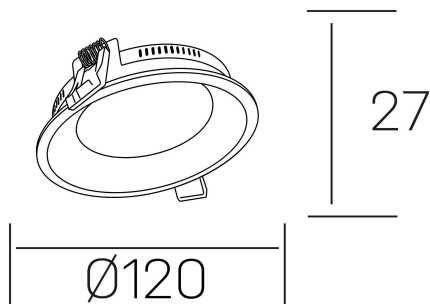

lim miranda
K53100.01.RF.WH-WH.OP.ST.8.30

GENERAL DETAILS

INSTALLATION	recessed with frame
FINISHES ALUMINIUM	White-White
OPTIC COVER	Opal
LIGHT DIRECTION	Fixed
INT/EXT IP DEGREE	IP 44
MATERIAL	Aluminum
IK DEGREE	IK03
UTILIZATION	Indoor
WARRANTY	3 years

ELECTRICAL DETAILS

LAMP	LED
POWER	8 W
COLOUR TEMPERATURE	3000K
LUMINOUS FLUX	650 Lm
EFFICACY DIMMING	70 Lm/W
DIMABLE	No Dim
DRIVER	Remote
CLASS PROTECTION	II
COLOUR RENDERING INDEX	CRI >80
VOLTAGE	220-240 V
FRECUENCIA	50-60 Hz
CURRENT INTENSITY	200 mA
LIFE TIME	50.000 h

GENERAL DIMENSIONS

DIMENSIONS	Ø 120 mm
CUT OUT	Ø 115 mm
HEIGHT	h 27 mm
DIMENSIONES DE EMBALAJE	160 × 160 × 45 mm
PESO NETO	0.28

*Please might expect a max.15% figure reduction in finishes other than white