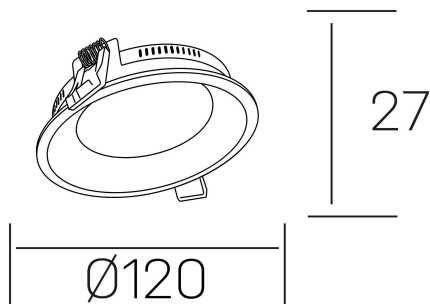

lim miranda
K53100.01.RF.WH-WH.OP.ST.8.30

GENERAL DETAILS

INSTALLATION	recessed with frame
FINISHES ALUMINIUM	White-White
OPTIC COVER	Opal
LIGHT DIRECTION	Fixed
INT/EXT IP DEGREE	IP 44
MATERIAL	Aluminum
IK DEGREE	IK03
UTILIZATION	Indoor
WARRANTY	3 years

ELECTRICAL DETAILS

LAMP	LED
POWER	8 W
COLOUR TEMPERATURE	3000K
LUMINOUS FLUX	650 Lm
EFFICACY DIMMING	70 Lm/W
DIMABLE	No Dim
DRIVER	Remote
CLASS PROTECTION	II
COLOUR RENDERING INDEX	CRI >80
VOLTAGE	220-240 V
FRECUENCIA	50-60 Hz
CURRENT INTENSITY	200 mA
LIFE TIME	35.000 h

GENERAL DIMENSIONS

DIMENSIONS	Ø 120 mm
CUT OUT	Ø 115 mm
HEIGHT	h 27 mm
DIMENSIONES DE EMBALAJE	160 × 160 × 45 mm
PESO NETO	0.28

*Please might expect a max.15% figure reduction in finishes other than white