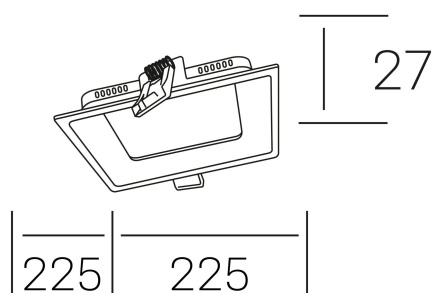

#### GENERAL DETAILS

INSTALLATION	recessed with frame
FINISHES ALUMINIUM	White-White
OPTIC COVER	Opal
LIGHT DIRECTION	Fixed
INT/EXT IP DEGREE	IP 44
MATERIAL	Aluminum
IK DEGREE	IK03
UTILIZATION	Indoor
WARRANTY	5 years

#### ELECTRICAL DETAILS

LAMP	LED
POWER	22 W
COLOUR TEMPERATURE	4000K
LUMINOUS FLUX	1900 lm
EFFICACY DIMMING	81 Lm/W
DIMABLE	1.10v
DRIVER	Remote
CLASS PROTECTION	II
COLOUR RENDERING INDEX	CRI >80
VOLTAGE	220-240 V
CURRENT INTENSITY	600 mA
LIFE TIME	50.000 h

#### GENERAL DIMENSIONS

DIMENSIONS	225×225 mm
CUT OUT	215×215 mm
HEIGHT	h 27 mm
DIMENSIONES DE EMBALAJE	270 × 270 × 45 mm
PESO NETO	0.78

\*Please might expect a max.15% figure reduction in finishes other than white