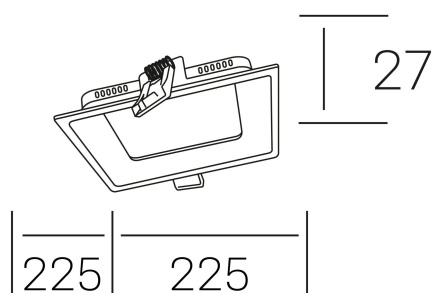

#### GENERAL DETAILS

INSTALLATION	recessed with frame
FINISHES ALUMINIUM	White-White
OPTIC COVER	Opal
LIGHT DIRECTION	Fixed
INT/EXT IP DEGREE	IP 44
MATERIAL	Aluminum
IK DEGREE	IK03
UTILIZATION	Indoor
WARRANTY	5 years

#### ELECTRICAL DETAILS

LAMP	LED
POWER	22 W
COLOUR TEMPERATURE	4000K
LUMINOUS FLUX	1900 lm
EFFICACY DIMMING	81 Lm/W
DIMABLE	No Dim
DRIVER	Remote
CLASS PROTECTION	II
COLOUR RENDERING INDEX	CRI >80
VOLTAGE	220-240 V
CURRENT INTENSITY	600 mA
LIFE TIME	50.000 h

#### GENERAL DIMENSIONS

DIMENSIONS	225×225 mm
CUT OUT	215×215 mm
HEIGHT	h 27 mm
DIMENSIONES DE EMBALAJE	270 × 270 × 45 mm
PESO NETO	0.78

\*Please might expect a max.15% figure reduction in finishes other than white