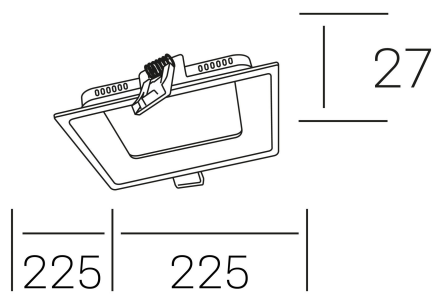

GENERAL DETAILS

INSTALLATION	recessed with frame
FINISHES ALUMINIUM	White-White
OPTIC COVER	Opal
LIGHT DIRECTION	Fixed
INT/EXT IP DEGREE	IP 44
MATERIAL	Aluminum
IK DEGREE	IK03
UTILIZATION	Indoor
WARRANTY	3 years

ELECTRICAL DETAILS

LAMP	LED
POWER	22 W
COLOUR TEMPERATURE	3000K
LUMINOUS FLUX	1700 Lm
EFFICACY DIMMING	73 Lm/W
DIMABLE	No Dim
DRIVER	Remote
CLASS PROTECTION	II
COLOUR RENDERING INDEX	CRI >80
VOLTAGE	220-240 V
FRECUENCIA	50-60 Hz
CURRENT INTENSITY	600 mA
LIFE TIME	35.000 h

GENERAL DIMENSIONS

DIMENSIONS	225×225 mm
CUT OUT	215×215 mm
HEIGHT	h 27 mm
DIMENSIONES DE EMBALAJE	270 × 270 × 45 mm
PESO NETO	0.78

*Please might expect a max.15% figure reduction in finishes other than white