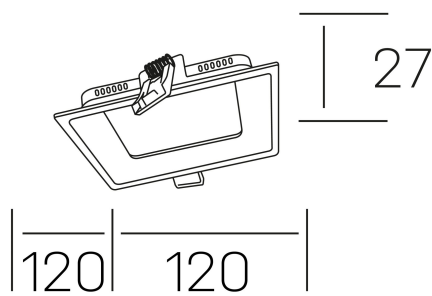

#### GENERAL DETAILS

INSTALLATION	recessed with frame
FINISHES ALUMINIUM	White-White
OPTIC COVER	Opal
LIGHT DIRECTION	Fixed
INT/EXT IP DEGREE	IP 44
MATERIAL	Aluminum
IK DEGREE	IK03
UTILIZATION	Indoor
WARRANTY	3 years

#### ELECTRICAL DETAILS

LAMP	LED
POWER	8 W
COLOUR TEMPERATURE	4000K
LUMINOUS FLUX	730 Lm
EFFICACY DIMMING	79 Lm/W
DIMABLE	No Dim
DRIVER	Remote
CLASS PROTECTION	II
COLOUR RENDERING INDEX	CRI >80
VOLTAGE	220-240 V
FRECUENCIA	50-60 Hz
CURRENT INTENSITY	200 mA
LIFE TIME	50.000 h

#### GENERAL DIMENSIONS

DIMENSIONS	120×120 mm
CUT OUT	115×115 mm
HEIGHT	h 27 mm
DIMENSIONES DE EMBALAJE	160 × 160 × 45 mm
PESO NETO	0.32

\*Please might expect a max.15% figure reduction in finishes other than white