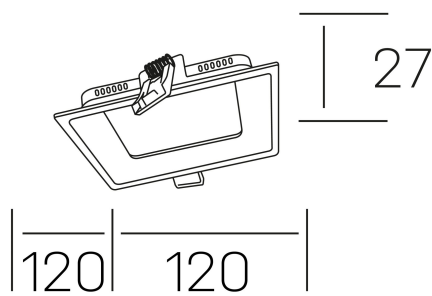

lim miranda sq
K53105.01.RF.WH-WH.OP.ST.8.30.PC

GENERAL DETAILS

| | |
|--------------------|---------------------|
| INSTALLATION | recessed with frame |
| FINISHES ALUMINIUM | White-White |
| OPTIC COVER | Opal |
| LIGHT DIRECTION | Fixed |
| INT/EXT IP DEGREE | IP 44 |
| MATERIAL | Aluminum |
| IK DEGREE | IK03 |
| UTILIZATION | Indoor |
| WARRANTY | 3 years |

ELECTRICAL DETAILS

| | |
|------------------------|-----------|
| LAMP | LED |
| POWER | 8 W |
| COLOUR TEMPERATURE | 3000K |
| LUMINOUS FLUX | 650 Lm |
| EFFICACY DIMMING | 70 Lm/W |
| DIMABLE | PHASE CUT |
| DRIVER | Remote |
| CLASS PROTECTION | II |
| COLOUR RENDERING INDEX | CRI >80 |
| VOLTAGE | 220-240 V |
| FRECUENCIA | 50-60 Hz |
| CURRENT INTENSITY | 200 mA |
| LIFE TIME | 50.000 h |

GENERAL DIMENSIONS

| | |
|-------------------------|------------|
| DIMENSIONS | 120×120 mm |
| CUT OUT | 115×115 mm |
| HEIGHT | h 27 mm |
| DIMENSIONES DE EMBALAJE | N/A |
| PESO NETO | 0.32 |

*Please might expect a max.15% figure reduction in finishes other than white