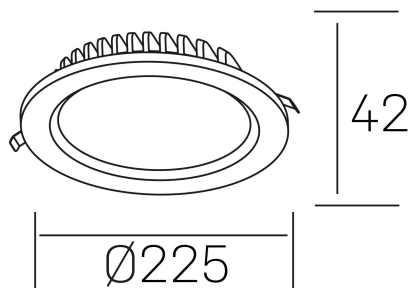

#### GENERAL DETAILS

INSTALLATION	recessed with frame
FINISHES ALUMINIUM	White-White
LIGHT DIRECTION	Fixed
INT/EXT IP DEGREE	IP 44
MATERIAL	Aluminum
IK DEGREE	IK 6
UTILIZATION	Indoor
WARRANTY	5 years

#### ELECTRICAL DETAILS

LAMP	LED
POWER	30 W
COLOUR TEMPERATURE	4000K
LUMINOUS FLUX	3100 Lm
EFFICACY DIMMING	108 Lm/W
DIMABLE	DALI
DRIVER	Remote
CLASS PROTECTION	II
COLOUR RENDERING INDEX	CRI >80
VOLTAGE	220-240 V
CURRENT INTENSITY	750 mA
LIFE TIME	50.000 h

#### GENERAL DIMENSIONS

DIMENSIONS	Ø 225 mm
CUT OUT	Ø 200 mm
HEIGHT	h 42 mm
DIMENSIONES DE EMBALAJE	N/A
PESO NETO	0.64

\*Please might expect a max.15% figure reduction in finishes other than white