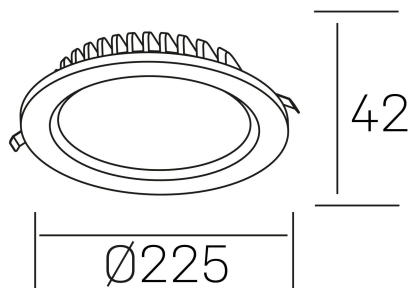

lim lacus
K53300.03.RF.WH-WH.OP.ST.8.40.DA

GENERAL DETAILS

INSTALLATION	recessed with frame
FINISHES ALUMINIUM	White-White
LIGHT DIRECTION	Fixed
INT/EXT IP DEGREE	IP 44
MATERIAL	Aluminum
IK DEGREE	IK 6
UTILIZATION	Indoor
WARRANTY	5 years

ELECTRICAL DETAILS

LAMP	LED
POWER	30 W
COLOUR TEMPERATURE	4000K
LUMINOUS FLUX	3100 Lm
EFFICACY DIMMING	108 Lm/W
DIMABLE	DALI
DRIVER	Remote
CLASS PROTECTION	II
COLOUR RENDERING INDEX	CRI >80
VOLTAGE	220-240 V
CURRENT INTENSITY	750 mA
LIFE TIME	50.000 h

GENERAL DIMENSIONS

DIMENSIONS	Ø 225 mm
CUT OUT	Ø 200 mm
HEIGHT	h 42 mm
DIMENSIONES DE EMBALAJE	N/A
PESO NETO	0.64

*Please might expect a max.15% figure reduction in finishes other than white