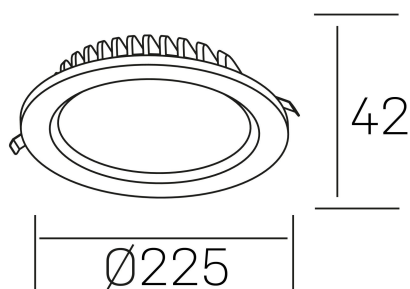

lim lacus
K53300.03.RF.WH-WH.OP.ST.8.40.DA

GENERAL DETAILS

INSTALLATION	recessed with frame
FINISHES ALUMINIUM	White-White
LIGHT DIRECTION	Fixed
INT/EXT IP DEGREE	IP 44
MATERIAL	Aluminum
IK DEGREE	IK 6
UTILIZATION	Indoor
WARRANTY	3 years

ELECTRICAL DETAILS

LAMP	LED
POWER	30 W
COLOUR TEMPERATURE	4000K
LUMINOUS FLUX	3100 Lm
EFFICACY DIMMING	108 Lm/W
DIMABLE	DALI
DRIVER	Remote
CLASS PROTECTION	II
COLOUR RENDERING INDEX	CRI >80
VOLTAGE	220-240 V
FRECUENCIA	50-60 Hz
CURRENT INTENSITY	750 mA
LIFE TIME	35.000 h

GENERAL DIMENSIONS

DIMENSIONS	Ø 225 mm
CUT OUT	Ø 200 mm
HEIGHT	h 42 mm
DIMENSIONES DE EMBALAJE	N/A
PESO NETO	0.64

*Please might expect a max.15% figure reduction in finishes other than white