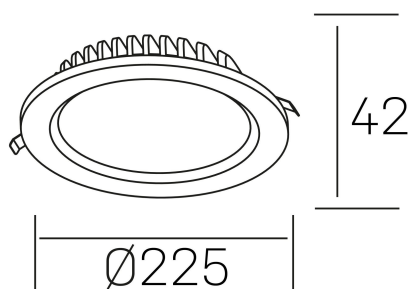

#### GENERAL DETAILS

INSTALLATION	recessed with frame
FINISHES ALUMINIUM	White-White
LIGHT DIRECTION	Fixed
INT/EXT IP DEGREE	IP 44
MATERIAL	Aluminum
IK DEGREE	IK 6
UTILIZATION	Indoor
WARRANTY	3 years

#### ELECTRICAL DETAILS

LAMP	LED
POWER	30 W
COLOUR TEMPERATURE	4000K
LUMINOUS FLUX	3100 Lm
EFFICACY DIMMING	108 Lm/W
DIMABLE	DALI
DRIVER	Remote
CLASS PROTECTION	II
COLOUR RENDERING INDEX	CRI >80
VOLTAGE	220-240 V
FRECUENCIA	50-60 Hz
CURRENT INTENSITY	750 mA
LIFE TIME	50.000 h

#### GENERAL DIMENSIONS

DIMENSIONS	Ø 225 mm
CUT OUT	Ø 200 mm
HEIGHT	h 42 mm
DIMENSIONES DE EMBALAJE	N/A
PESO NETO	0.64

\*Please might expect a max.15% figure reduction in finishes other than white