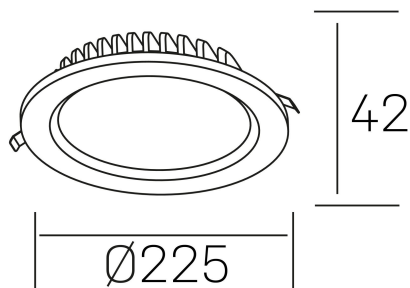

lim lacus

K53300.03.RF.WH-WH.OP.ST.8.40.D1

GENERAL DETAILS

INSTALLATION	recessed with frame
FINISHES ALUMINIUM	White-White
LIGHT DIRECTION	Fixed
INT/EXT IP DEGREE	IP 44
MATERIAL	Aluminum
IK DEGREE	IK 6
UTILIZATION	Indoor
WARRANTY	3 years

ELECTRICAL DETAILS

LAMP	LED
POWER	30 W
COLOUR TEMPERATURE	4000K
LUMINOUS FLUX	3100 Lm
EFFICACY DIMMING	108 Lm/W
DIMABLE	1.10v
DRIVER	Remote
CLASS PROTECTION	II
COLOUR RENDERING INDEX	CRI >80
VOLTAGE	220-240 V
FRECUENCIA	50-60 Hz
CURRENT INTENSITY	750 mA
LIFE TIME	35.000 h

GENERAL DIMENSIONS

DIMENSIONS	Ø 225 mm
CUT OUT	Ø 200 mm
HEIGHT	h 42 mm
DIMENSIONES DE EMBALAJE	N/A
PESO NETO	0.64

*Please might expect a max.15% figure reduction in finishes other than white