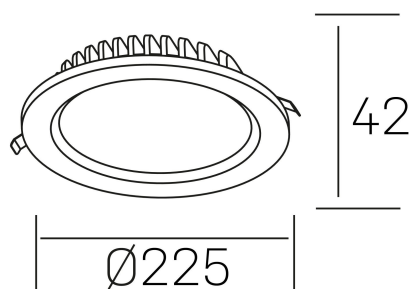

### GENERAL DETAILS

INSTALLATION	recessed with frame
FINISHES ALUMINIUM	White-White
LIGHT DIRECTION	Fixed
INT/EXT IP DEGREE	IP 44
MATERIAL	Aluminum
IK DEGREE	IK 6
UTILIZATION	Indoor
WARRANTY	3 years

### ELECTRICAL DETAILS

LAMP	LED
POWER	30 W
COLOUR TEMPERATURE	4000K
LUMINOUS FLUX	3100 Lm
EFFICACY DIMMING	108 Lm/W
DIMABLE	1.10v
DRIVER	Remote
CLASS PROTECTION	II
COLOUR RENDERING INDEX	CRI >80
VOLTAGE	220-240 V
FRECUENCIA	50-60 Hz
CURRENT INTENSITY	750 mA
LIFE TIME	50.000 h

### GENERAL DIMENSIONS

DIMENSIONS	Ø 225 mm
CUT OUT	Ø 200 mm
HEIGHT	h 42 mm
DIMENSIONES DE EMBALAJE	N/A
PESO NETO	0.64

\*Please might expect a max.15% figure reduction in finishes other than white