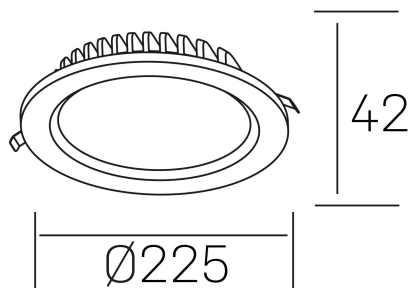

lim lacus
K53300.03.RF.WH-WH.OP.ST.8.40

GENERAL DETAILS

INSTALLATION	recessed with frame
FINISHES ALUMINIUM	White-White
LIGHT DIRECTION	Fixed
INT/EXT IP DEGREE	IP 44
MATERIAL	Aluminum
IK DEGREE	IK 6
UTILIZATION	Indoor
WARRANTY	3 years

ELECTRICAL DETAILS

LAMP	LED
POWER	30 W
COLOUR TEMPERATURE	4000K
LUMINOUS FLUX	3100 Lm
EFFICACY DIMMING	108 Lm/W
DIMABLE	No Dim
DRIVER	Remote
CLASS PROTECTION	II
COLOUR RENDERING INDEX	CRI >80
VOLTAGE	220-240 V
FRECUENCIA	50-60 Hz
CURRENT INTENSITY	750 mA
LIFE TIME	35.000 h

GENERAL DIMENSIONS

DIMENSIONS	Ø 225 mm
CUT OUT	Ø 200 mm
HEIGHT	h 42 mm
DIMENSIONES DE EMBALAJE	N/A
PESO NETO	0.64

*Please might expect a max.15% figure reduction in finishes other than white