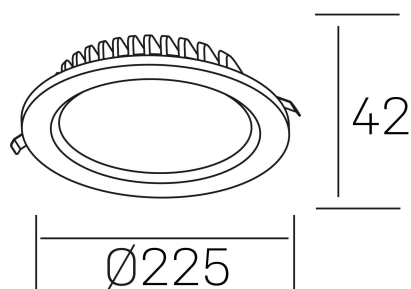

lim lacus

K53300.03.RF.WH-WH.OP.ST.8.40

GENERAL DETAILS

INSTALLATION	recessed with frame
FINISHES ALUMINIUM	White-White
LIGHT DIRECTION	Fixed
INT/EXT IP DEGREE	IP 44
MATERIAL	Aluminum
IK DEGREE	IK 6
UTILIZATION	Indoor
WARRANTY	3 years

ELECTRICAL DETAILS

LAMP	LED
POWER	30 W
COLOUR TEMPERATURE	4000K
LUMINOUS FLUX	3100 Lm
EFFICACY DIMMING	108 Lm/W
DIMABLE	No Dim
DRIVER	Remote
CLASS PROTECTION	II
COLOUR RENDERING INDEX	CRI >80
VOLTAGE	220-240 V
FRECUENCIA	50-60 Hz
CURRENT INTENSITY	750 mA
LIFE TIME	50.000 h

GENERAL DIMENSIONS

DIMENSIONS	Ø 225 mm
CUT OUT	Ø 200 mm
HEIGHT	h 42 mm
DIMENSIONES DE EMBALAJE	N/A
PESO NETO	0.64

*Please might expect a max.15% figure reduction in finishes other than white