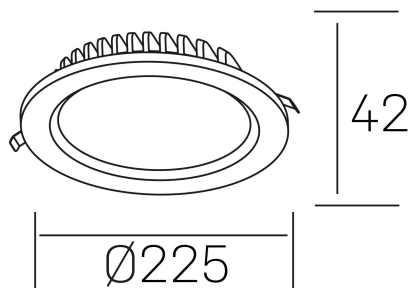

lim lacus
K53300.03.RF.WH-WH.OP.ST.8.30.PU

GENERAL DETAILS

INSTALLATION	recessed with frame
FINISHES ALUMINIUM	White-White
LIGHT DIRECTION	Fixed
INT/EXT IP DEGREE	IP 44
MATERIAL	Aluminum
IK DEGREE	IK 6
UTILIZATION	Indoor
WARRANTY	3 years

ELECTRICAL DETAILS

LAMP	LED
POWER	30 W
COLOUR TEMPERATURE	3000K
LUMINOUS FLUX	2900 Lm
EFFICACY DIMMING	100 Lm/W
DIMABLE	Push
DRIVER	Remote
CLASS PROTECTION	II
COLOUR RENDERING INDEX	CRI >80
VOLTAGE	220-240 V
FRECUENCIA	50-60 Hz
CURRENT INTENSITY	750 mA
LIFE TIME	35.000 h

GENERAL DIMENSIONS

DIMENSIONS	Ø 225 mm
CUT OUT	Ø 200 mm
HEIGHT	h 42 mm
DIMENSIONES DE EMBALAJE	N/A
PESO NETO	0.64

*Please might expect a max.15% figure reduction in finishes other than white