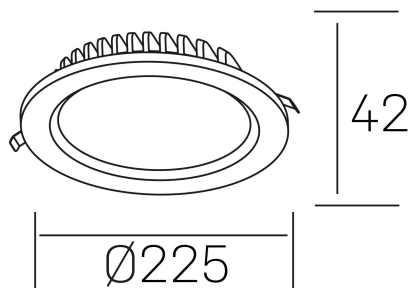

#### GENERAL DETAILS

INSTALLATION	recessed with frame
FINISHES ALUMINIUM	White-White
LIGHT DIRECTION	Fixed
INT/EXT IP DEGREE	IP 44
MATERIAL	Aluminum
IK DEGREE	IK 6
UTILIZATION	Indoor
WARRANTY	5 years

#### ELECTRICAL DETAILS

LAMP	LED
POWER	30 W
COLOUR TEMPERATURE	3000K
LUMINOUS FLUX	2900 Lm
EFFICACY DIMMING	100 Lm/W
DIMABLE	DALI
DRIVER	Remote
CLASS PROTECTION	II
COLOUR RENDERING INDEX	CRI >80
VOLTAGE	220-240 V
CURRENT INTENSITY	750 mA
LIFE TIME	50.000 h

#### GENERAL DIMENSIONS

DIMENSIONS	Ø 225 mm
CUT OUT	Ø 200 mm
HEIGHT	h 42 mm
DIMENSIONES DE EMBALAJE	N/A
PESO NETO	0.64

\*Please might expect a max.15% figure reduction in finishes other than white