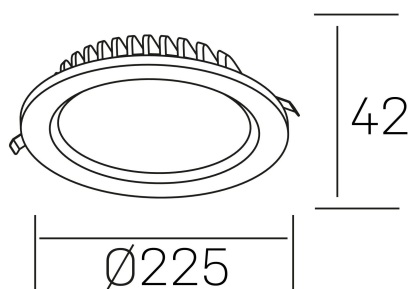

lim lacus
K53300.03.RF.WH-WH.OP.ST.8.30.DA

GENERAL DETAILS

INSTALLATION	recessed with frame
FINISHES ALUMINIUM	White-White
LIGHT DIRECTION	Fixed
INT/EXT IP DEGREE	IP 44
MATERIAL	Aluminum
IK DEGREE	IK 6
UTILIZATION	Indoor
WARRANTY	3 years

ELECTRICAL DETAILS

LAMP	LED
POWER	30 W
COLOUR TEMPERATURE	3000K
LUMINOUS FLUX	2900 Lm
EFFICACY DIMMING	100 Lm/W
DIMABLE	DALI
DRIVER	Remote
CLASS PROTECTION	II
COLOUR RENDERING INDEX	CRI >80
VOLTAGE	220-240 V
FRECUENCIA	50-60 Hz
CURRENT INTENSITY	750 mA
LIFE TIME	35.000 h

GENERAL DIMENSIONS

DIMENSIONS	Ø 225 mm
CUT OUT	Ø 200 mm
HEIGHT	h 42 mm
DIMENSIONES DE EMBALAJE	N/A
PESO NETO	0.64

*Please might expect a max.15% figure reduction in finishes other than white