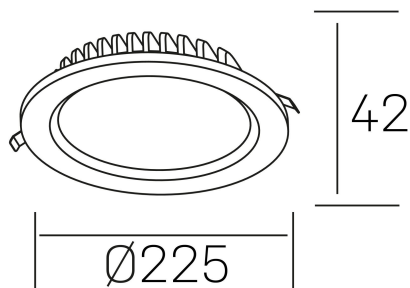

lim lacus

K53300.03.RF.WH-WH.OP.ST.8.30.D1

GENERAL DETAILS

INSTALLATION	recessed with frame
FINISHES ALUMINIUM	White-White
LIGHT DIRECTION	Fixed
INT/EXT IP DEGREE	IP 44
MATERIAL	Aluminum
IK DEGREE	IK 6
UTILIZATION	Indoor
WARRANTY	3 years

ELECTRICAL DETAILS

LAMP	LED
POWER	30 W
COLOUR TEMPERATURE	3000K
LUMINOUS FLUX	2900 Lm
EFFICACY DIMMING	100 Lm/W
DIMABLE	1.10v
DRIVER	Remote
CLASS PROTECTION	II
COLOUR RENDERING INDEX	CRI >80
VOLTAGE	220-240 V
FRECUENCIA	50-60 Hz
CURRENT INTENSITY	750 mA
LIFE TIME	50.000 h

GENERAL DIMENSIONS

DIMENSIONS	Ø 225 mm
CUT OUT	Ø 200 mm
HEIGHT	h 42 mm
DIMENSIONES DE EMBALAJE	N/A
PESO NETO	0.64

*Please might expect a max.15% figure reduction in finishes other than white