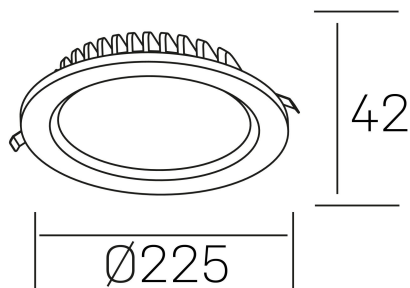

### GENERAL DETAILS

INSTALLATION	recessed with frame
FINISHES ALUMINIUM	White-White
LIGHT DIRECTION	Fixed
INT/EXT IP DEGREE	IP 44
MATERIAL	Aluminum
IK DEGREE	IK 6
UTILIZATION	Indoor
WARRANTY	3 years

### ELECTRICAL DETAILS

LAMP	LED
POWER	30 W
COLOUR TEMPERATURE	3000K
LUMINOUS FLUX	2900 Lm
EFFICACY DIMMING	100 Lm/W
DIMABLE	1.10v
DRIVER	Remote
CLASS PROTECTION	II
COLOUR RENDERING INDEX	CRI >80
VOLTAGE	220-240 V
FRECUENCIA	50-60 Hz
CURRENT INTENSITY	750 mA
LIFE TIME	35.000 h

### GENERAL DIMENSIONS

DIMENSIONS	Ø 225 mm
CUT OUT	Ø 200 mm
HEIGHT	h 42 mm
DIMENSIONES DE EMBALAJE	N/A
PESO NETO	0.64

\*Please might expect a max.15% figure reduction in finishes other than white