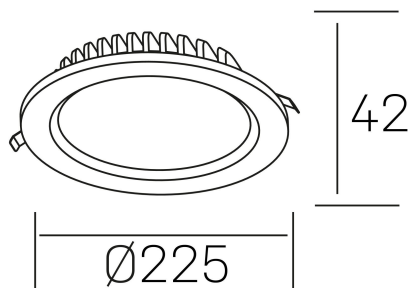

lim lacus
K53300.03.RF.WH-WH.OP.ST.8.30

GENERAL DETAILS

INSTALLATION	recessed with frame
FINISHES ALUMINIUM	White-White
LIGHT DIRECTION	Fixed
INT/EXT IP DEGREE	IP 44
MATERIAL	Aluminum
IK DEGREE	IK 6
UTILIZATION	Indoor
WARRANTY	3 years

ELECTRICAL DETAILS

LAMP	LED
POWER	30 W
COLOUR TEMPERATURE	3000K
LUMINOUS FLUX	2900 Lm
EFFICACY DIMMING	100 Lm/W
DIMABLE	No Dim
DRIVER	Remote
CLASS PROTECTION	II
COLOUR RENDERING INDEX	CRI >80
VOLTAGE	220-240 V
FRECUENCIA	50-60 Hz
CURRENT INTENSITY	750 mA
LIFE TIME	50.000 h

GENERAL DIMENSIONS

DIMENSIONS	Ø 225 mm
CUT OUT	Ø 200 mm
HEIGHT	h 42 mm
DIMENSIONES DE EMBALAJE	N/A
PESO NETO	0.64

*Please might expect a max.15% figure reduction in finishes other than white