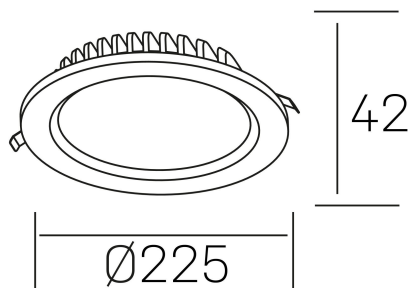

#### GENERAL DETAILS

INSTALLATION	recessed with frame
FINISHES ALUMINIUM	Black-Black
LIGHT DIRECTION	Fixed
INT/EXT IP DEGREE	IP 44
MATERIAL	Aluminum
IK DEGREE	IK 6
UTILIZATION	Indoor
WARRANTY	3 years

#### ELECTRICAL DETAILS

LAMP	LED
POWER	30 W
COLOUR TEMPERATURE	4000K
LUMINOUS FLUX	3100 Lm
EFFICACY DIMMING	108 Lm/W
DIMABLE	Push
DRIVER	Remote
CLASS PROTECTION	II
COLOUR RENDERING INDEX	CRI >80
VOLTAGE	220-240 V
FRECUENCIA	50-60 Hz
CURRENT INTENSITY	750 mA
LIFE TIME	50.000 h

#### GENERAL DIMENSIONS

DIMENSIONS	Ø 225 mm
CUT OUT	Ø 200 mm
HEIGHT	h 42 mm
DIMENSIONES DE EMBALAJE	N/A
PESO NETO	0.64

\*Please might expect a max.15% figure reduction in finishes other than white