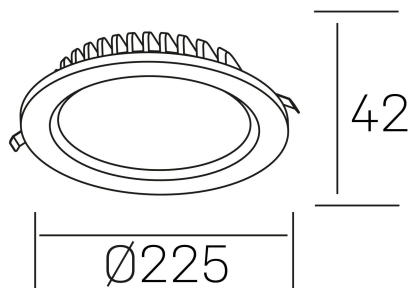

lim lacus
K53300.03.RF.BK-BK.OP.ST.8.40.PU

GENERAL DETAILS

INSTALLATION	recessed with frame
FINISHES ALUMINIUM	Black-Black
LIGHT DIRECTION	Fixed
INT/EXT IP DEGREE	IP 44
MATERIAL	Aluminum
IK DEGREE	IK 6
UTILIZATION	Indoor
WARRANTY	3 years

ELECTRICAL DETAILS

LAMP	LED
POWER	30 W
COLOUR TEMPERATURE	4000K
LUMINOUS FLUX	3100 Lm
EFFICACY DIMMING	108 Lm/W
DIMABLE	Push
DRIVER	Remote
CLASS PROTECTION	II
COLOUR RENDERING INDEX	CRI >80
VOLTAGE	220-240 V
FRECUENCIA	50-60 Hz
CURRENT INTENSITY	750 mA
LIFE TIME	35.000 h

GENERAL DIMENSIONS

DIMENSIONS	Ø 225 mm
CUT OUT	Ø 200 mm
HEIGHT	h 42 mm
DIMENSIONES DE EMBALAJE	N/A
PESO NETO	0.64

*Please might expect a max.15% figure reduction in finishes other than white