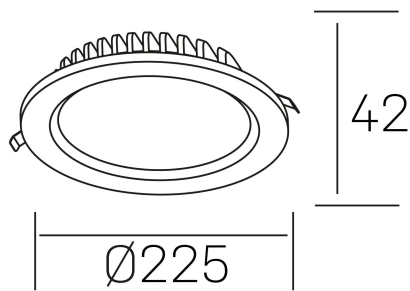

#### GENERAL DETAILS

INSTALLATION	recessed with frame
FINISHES ALUMINIUM	Black-Black
LIGHT DIRECTION	Fixed
INT/EXT IP DEGREE	IP 44
MATERIAL	Aluminum
IK DEGREE	IK 6
UTILIZATION	Indoor
WARRANTY	3 years

#### ELECTRICAL DETAILS

LAMP	LED
POWER	30 W
COLOUR TEMPERATURE	4000K
LUMINOUS FLUX	3100 Lm
EFFICACY DIMMING	108 Lm/W
DIMABLE	DALI
DRIVER	Remote
CLASS PROTECTION	II
COLOUR RENDERING INDEX	CRI >80
VOLTAGE	220-240 V
FRECUENCIA	50-60 Hz
CURRENT INTENSITY	750 mA
LIFE TIME	50.000 h

#### GENERAL DIMENSIONS

DIMENSIONS	Ø 225 mm
CUT OUT	Ø 200 mm
HEIGHT	h 42 mm
DIMENSIONES DE EMBALAJE	N/A
PESO NETO	0.64

\*Please might expect a max.15% figure reduction in finishes other than white