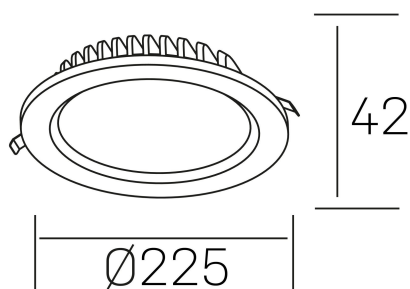

lim lacus
K53300.03.RF.BK-BK.OP.ST.8.40.DA

GENERAL DETAILS

INSTALLATION	recessed with frame
FINISHES ALUMINIUM	Black-Black
LIGHT DIRECTION	Fixed
INT/EXT IP DEGREE	IP 44
MATERIAL	Aluminum
IK DEGREE	IK 6
UTILIZATION	Indoor
WARRANTY	3 years

ELECTRICAL DETAILS

LAMP	LED
POWER	30 W
COLOUR TEMPERATURE	4000K
LUMINOUS FLUX	3100 Lm
EFFICACY DIMMING	108 Lm/W
DIMABLE	DALI
DRIVER	Remote
CLASS PROTECTION	II
COLOUR RENDERING INDEX	CRI >80
VOLTAGE	220-240 V
FRECUENCIA	50-60 Hz
CURRENT INTENSITY	750 mA
LIFE TIME	35.000 h

GENERAL DIMENSIONS

DIMENSIONS	Ø 225 mm
CUT OUT	Ø 200 mm
HEIGHT	h 42 mm
DIMENSIONES DE EMBALAJE	N/A
PESO NETO	0.64

*Please might expect a max.15% figure reduction in finishes other than white