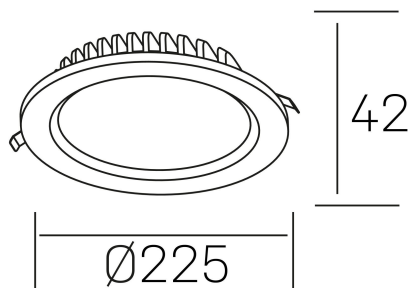

lim lacus
K53300.03.RF.BK-BK.OP.ST.8.40.D1

GENERAL DETAILS

INSTALLATION	recessed with frame
FINISHES ALUMINIUM	Black-Black
LIGHT DIRECTION	Fixed
INT/EXT IP DEGREE	IP 44
MATERIAL	Aluminum
IK DEGREE	IK 6
UTILIZATION	Indoor
WARRANTY	3 years

ELECTRICAL DETAILS

LAMP	LED
POWER	30 W
COLOUR TEMPERATURE	4000K
LUMINOUS FLUX	3100 Lm
EFFICACY DIMMING	108 Lm/W
DIMABLE	1.10v
DRIVER	Remote
CLASS PROTECTION	II
COLOUR RENDERING INDEX	CRI >80
VOLTAGE	220-240 V
FRECUENCIA	50-60 Hz
CURRENT INTENSITY	750 mA
LIFE TIME	35.000 h

GENERAL DIMENSIONS

DIMENSIONS	Ø 225 mm
CUT OUT	Ø 200 mm
HEIGHT	h 42 mm
DIMENSIONES DE EMBALAJE	N/A
PESO NETO	0.64

*Please might expect a max.15% figure reduction in finishes other than white