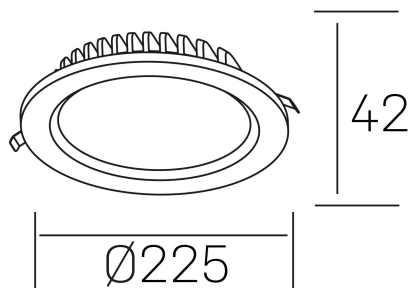

lim lacus
K53300.03.RF.BK-BK.OP.ST.8.40.D1

GENERAL DETAILS

INSTALLATION	recessed with frame
FINISHES ALUMINIUM	Black-Black
LIGHT DIRECTION	Fixed
INT/EXT IP DEGREE	IP 44
MATERIAL	Aluminum
IK DEGREE	IK 6
UTILIZATION	Indoor
WARRANTY	5 years

ELECTRICAL DETAILS

LAMP	LED
POWER	30 W
COLOUR TEMPERATURE	4000K
LUMINOUS FLUX	3100 Lm
EFFICACY DIMMING	108 Lm/W
DIMABLE	1.10v
DRIVER	Remote
CLASS PROTECTION	II
COLOUR RENDERING INDEX	CRI >80
VOLTAGE	220-240 V
CURRENT INTENSITY	750 mA
LIFE TIME	50.000 h

GENERAL DIMENSIONS

DIMENSIONS	Ø 225 mm
CUT OUT	Ø 200 mm
HEIGHT	h 42 mm
DIMENSIONES DE EMBALAJE	N/A
PESO NETO	0.64

*Please might expect a max.15% figure reduction in finishes other than white