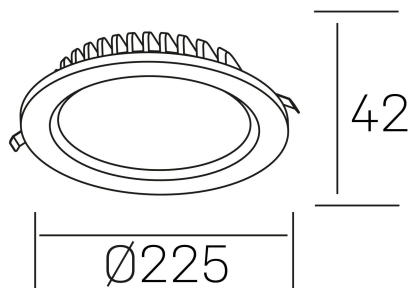

lim lacus
K53300.03.RF.BK-BK.OP.ST.8.40.D1

GENERAL DETAILS

INSTALLATION	recessed with frame
FINISHES ALUMINIUM	Black-Black
LIGHT DIRECTION	Fixed
INT/EXT IP DEGREE	IP 44
MATERIAL	Aluminum
IK DEGREE	IK 6
UTILIZATION	Indoor
WARRANTY	3 years

ELECTRICAL DETAILS

LAMP	LED
POWER	30 W
COLOUR TEMPERATURE	4000K
LUMINOUS FLUX	3100 Lm
EFFICACY DIMMING	108 Lm/W
DIMABLE	1.10v
DRIVER	Remote
CLASS PROTECTION	II
COLOUR RENDERING INDEX	CRI >80
VOLTAGE	220-240 V
FRECUENCIA	50-60 Hz
CURRENT INTENSITY	750 mA
LIFE TIME	50.000 h

GENERAL DIMENSIONS

DIMENSIONS	Ø 225 mm
CUT OUT	Ø 200 mm
HEIGHT	h 42 mm
DIMENSIONES DE EMBALAJE	N/A
PESO NETO	0.64

*Please might expect a max.15% figure reduction in finishes other than white