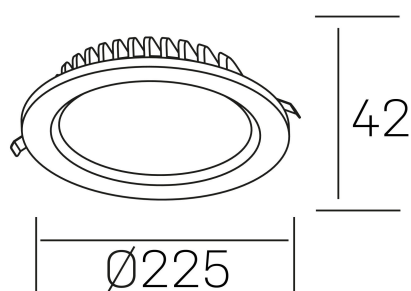

#### GENERAL DETAILS

INSTALLATION	recessed with frame
FINISHES ALUMINIUM	Black-Black
LIGHT DIRECTION	Fixed
INT/EXT IP DEGREE	IP 44
MATERIAL	Aluminum
IK DEGREE	IK 6
UTILIZATION	Indoor
WARRANTY	3 years

#### ELECTRICAL DETAILS

LAMP	LED
POWER	30 W
COLOUR TEMPERATURE	4000K
LUMINOUS FLUX	3100 Lm
EFFICACY DIMMING	108 Lm/W
DIMABLE	No Dim
DRIVER	Remote
CLASS PROTECTION	II
COLOUR RENDERING INDEX	CRI >80
VOLTAGE	220-240 V
FRECUENCIA	50-60 Hz
CURRENT INTENSITY	750 mA
LIFE TIME	35.000 h

#### GENERAL DIMENSIONS

DIMENSIONS	Ø 225 mm
CUT OUT	Ø 200 mm
HEIGHT	h 42 mm
DIMENSIONES DE EMBALAJE	N/A
PESO NETO	0.64

\*Please might expect a max.15% figure reduction in finishes other than white