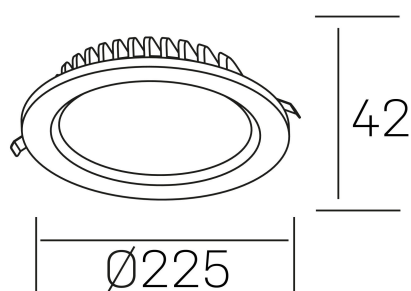

lim lacus
K53300.03.RF.BK-BK.OP.ST.8.40

GENERAL DETAILS

INSTALLATION	recessed with frame
FINISHES ALUMINIUM	Black-Black
LIGHT DIRECTION	Fixed
INT/EXT IP DEGREE	IP 44
MATERIAL	Aluminum
IK DEGREE	IK 6
UTILIZATION	Indoor
WARRANTY	3 years

ELECTRICAL DETAILS

LAMP	LED
POWER	30 W
COLOUR TEMPERATURE	4000K
LUMINOUS FLUX	3100 Lm
EFFICACY DIMMING	108 Lm/W
DIMABLE	No Dim
DRIVER	Remote
CLASS PROTECTION	II
COLOUR RENDERING INDEX	CRI >80
VOLTAGE	220-240 V
FRECUENCIA	50-60 Hz
CURRENT INTENSITY	750 mA
LIFE TIME	50.000 h

GENERAL DIMENSIONS

DIMENSIONS	Ø 225 mm
CUT OUT	Ø 200 mm
HEIGHT	h 42 mm
DIMENSIONES DE EMBALAJE	N/A
PESO NETO	0.64

*Please might expect a max.15% figure reduction in finishes other than white