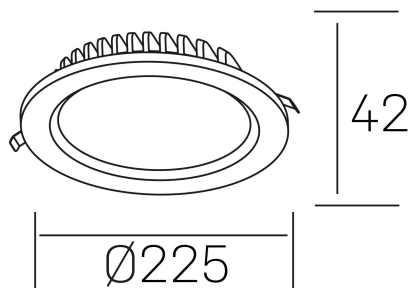

#### GENERAL DETAILS

INSTALLATION	recessed with frame
FINISHES ALUMINIUM	Black-Black
LIGHT DIRECTION	Fixed
INT/EXT IP DEGREE	IP 44
MATERIAL	Aluminum
IK DEGREE	IK 6
UTILIZATION	Indoor
WARRANTY	5 years

#### ELECTRICAL DETAILS

LAMP	LED
POWER	30 W
COLOUR TEMPERATURE	4000K
LUMINOUS FLUX	3100 Lm
EFFICACY DIMMING	108 Lm/W
DIMABLE	No Dim
DRIVER	Remote
CLASS PROTECTION	II
COLOUR RENDERING INDEX	CRI >80
VOLTAGE	220-240 V
CURRENT INTENSITY	750 mA
LIFE TIME	50.000 h

#### GENERAL DIMENSIONS

DIMENSIONS	Ø 225 mm
CUT OUT	Ø 200 mm
HEIGHT	h 42 mm
DIMENSIONES DE EMBALAJE	N/A
PESO NETO	0.64

\*Please might expect a max.15% figure reduction in finishes other than white