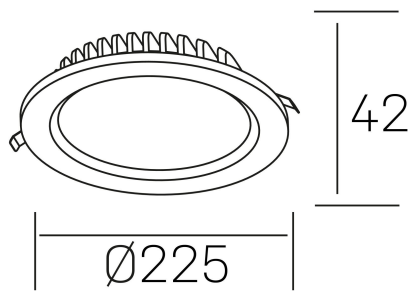

lim lacus
K53300.03.RF.BK-BK.OP.ST.8.30.PU

GENERAL DETAILS

INSTALLATION	recessed with frame
FINISHES ALUMINIUM	Black-Black
LIGHT DIRECTION	Fixed
INT/EXT IP DEGREE	IP 44
MATERIAL	Aluminum
IK DEGREE	IK 6
UTILIZATION	Indoor
WARRANTY	3 years

ELECTRICAL DETAILS

LAMP	LED
POWER	30 W
COLOUR TEMPERATURE	3000K
LUMINOUS FLUX	2900 Lm
EFFICACY DIMMING	100 Lm/W
DIMABLE	Push
DRIVER	Remote
CLASS PROTECTION	II
COLOUR RENDERING INDEX	CRI >80
VOLTAGE	220-240 V
FRECUENCIA	50-60 Hz
CURRENT INTENSITY	750 mA
LIFE TIME	35.000 h

GENERAL DIMENSIONS

DIMENSIONS	Ø 225 mm
CUT OUT	Ø 200 mm
HEIGHT	h 42 mm
DIMENSIONES DE EMBALAJE	N/A
PESO NETO	0.64

*Please might expect a max.15% figure reduction in finishes other than white