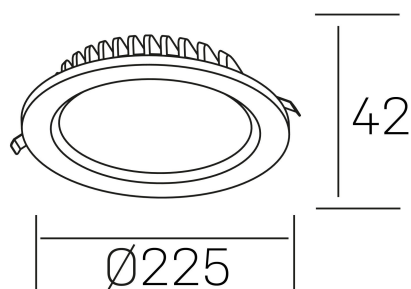

#### GENERAL DETAILS

INSTALLATION	recessed with frame
FINISHES ALUMINIUM	Black-Black
LIGHT DIRECTION	Fixed
INT/EXT IP DEGREE	IP 44
MATERIAL	Aluminum
IK DEGREE	IK 6
UTILIZATION	Indoor
WARRANTY	5 years

#### ELECTRICAL DETAILS

LAMP	LED
POWER	30 W
COLOUR TEMPERATURE	3000K
LUMINOUS FLUX	2900 Lm
EFFICACY DIMMING	100 Lm/W
DIMABLE	Push
DRIVER	Remote
CLASS PROTECTION	II
COLOUR RENDERING INDEX	CRI >80
VOLTAGE	220-240 V
CURRENT INTENSITY	750 mA
LIFE TIME	50.000 h

#### GENERAL DIMENSIONS

DIMENSIONS	Ø 225 mm
CUT OUT	Ø 200 mm
HEIGHT	h 42 mm
DIMENSIONES DE EMBALAJE	N/A
PESO NETO	0.64

\*Please might expect a max.15% figure reduction in finishes other than white