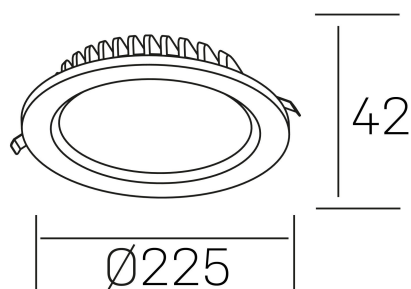

#### GENERAL DETAILS

INSTALLATION	recessed with frame
FINISHES ALUMINIUM	Black-Black
LIGHT DIRECTION	Fixed
INT/EXT IP DEGREE	IP 44
MATERIAL	Aluminum
IK DEGREE	IK 6
UTILIZATION	Indoor
WARRANTY	3 years

#### ELECTRICAL DETAILS

LAMP	LED
POWER	30 W
COLOUR TEMPERATURE	3000K
LUMINOUS FLUX	2900 Lm
EFFICACY DIMMING	100 Lm/W
DIMABLE	Push
DRIVER	Remote
CLASS PROTECTION	II
COLOUR RENDERING INDEX	CRI >80
VOLTAGE	220-240 V
FRECUENCIA	50-60 Hz
CURRENT INTENSITY	750 mA
LIFE TIME	50.000 h

#### GENERAL DIMENSIONS

DIMENSIONS	Ø 225 mm
CUT OUT	Ø 200 mm
HEIGHT	h 42 mm
DIMENSIONES DE EMBALAJE	N/A
PESO NETO	0.64

\*Please might expect a max.15% figure reduction in finishes other than white