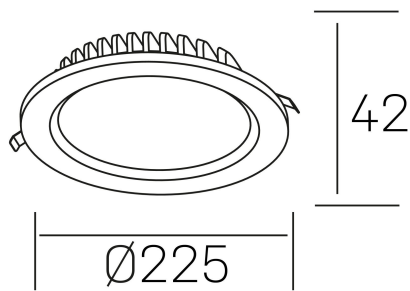

lim lacus
K53300.03.RF.BK-BK.OP.ST.8.30.DA

GENERAL DETAILS

INSTALLATION	recessed with frame
FINISHES ALUMINIUM	Black-Black
LIGHT DIRECTION	Fixed
INT/EXT IP DEGREE	IP 44
MATERIAL	Aluminum
IK DEGREE	IK 6
UTILIZATION	Indoor
WARRANTY	3 years

ELECTRICAL DETAILS

LAMP	LED
POWER	30 W
COLOUR TEMPERATURE	3000K
LUMINOUS FLUX	2900 Lm
EFFICACY DIMMING	100 Lm/W
DIMABLE	DALI
DRIVER	Remote
CLASS PROTECTION	II
COLOUR RENDERING INDEX	CRI >80
VOLTAGE	220-240 V
FRECUENCIA	50-60 Hz
CURRENT INTENSITY	750 mA
LIFE TIME	35.000 h

GENERAL DIMENSIONS

DIMENSIONS	Ø 225 mm
CUT OUT	Ø 200 mm
HEIGHT	h 42 mm
DIMENSIONES DE EMBALAJE	N/A
PESO NETO	0.64

*Please might expect a max.15% figure reduction in finishes other than white