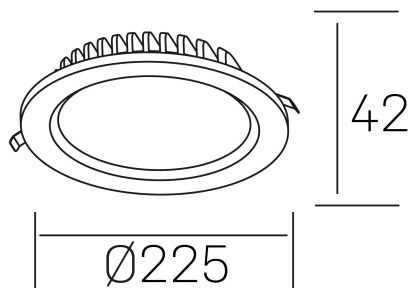

lim lacus
K53300.03.RF.BK-BK.OP.ST.8.30.DA

GENERAL DETAILS

INSTALLATION	recessed with frame
FINISHES ALUMINIUM	Black-Black
LIGHT DIRECTION	Fixed
INT/EXT IP DEGREE	IP 44
MATERIAL	Aluminum
IK DEGREE	IK 6
UTILIZATION	Indoor
WARRANTY	5 years

ELECTRICAL DETAILS

LAMP	LED
POWER	30 W
COLOUR TEMPERATURE	3000K
LUMINOUS FLUX	2900 Lm
EFFICACY DIMMING	100 Lm/W
DIMABLE	DALI
DRIVER	Remote
CLASS PROTECTION	II
COLOUR RENDERING INDEX	CRI >80
VOLTAGE	220-240 V
CURRENT INTENSITY	750 mA
LIFE TIME	50.000 h

GENERAL DIMENSIONS

DIMENSIONS	Ø 225 mm
CUT OUT	Ø 200 mm
HEIGHT	h 42 mm
DIMENSIONES DE EMBALAJE	N/A
PESO NETO	0.64

*Please might expect a max.15% figure reduction in finishes other than white