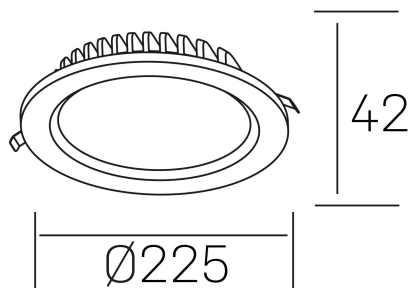

lim lacus
K53300.03.RF.BK-BK.OP.ST.8.30.DA

GENERAL DETAILS

INSTALLATION	recessed with frame
FINISHES ALUMINIUM	Black-Black
LIGHT DIRECTION	Fixed
INT/EXT IP DEGREE	IP 44
MATERIAL	Aluminum
IK DEGREE	IK 6
UTILIZATION	Indoor
WARRANTY	3 years

ELECTRICAL DETAILS

LAMP	LED
POWER	30 W
COLOUR TEMPERATURE	3000K
LUMINOUS FLUX	2900 Lm
EFFICACY DIMMING	100 Lm/W
DIMABLE	DALI
DRIVER	Remote
CLASS PROTECTION	II
COLOUR RENDERING INDEX	CRI >80
VOLTAGE	220-240 V
FRECUENCIA	50-60 Hz
CURRENT INTENSITY	750 mA
LIFE TIME	50.000 h

GENERAL DIMENSIONS

DIMENSIONS	Ø 225 mm
CUT OUT	Ø 200 mm
HEIGHT	h 42 mm
DIMENSIONES DE EMBALAJE	N/A
PESO NETO	0.64

*Please might expect a max.15% figure reduction in finishes other than white