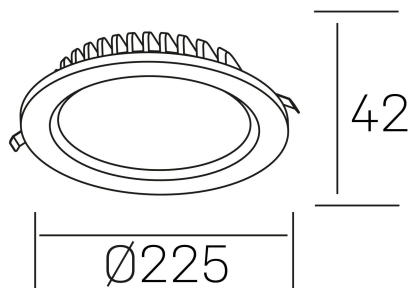

lim lacus
K53300.03.RF.BK-BK.OP.ST.8.30.D1

GENERAL DETAILS

INSTALLATION	recessed with frame
FINISHES ALUMINIUM	Black-Black
LIGHT DIRECTION	Fixed
INT/EXT IP DEGREE	IP 44
MATERIAL	Aluminum
IK DEGREE	IK 6
UTILIZATION	Indoor
WARRANTY	5 years

ELECTRICAL DETAILS

LAMP	LED
POWER	30 W
COLOUR TEMPERATURE	3000K
LUMINOUS FLUX	2900 Lm
EFFICACY DIMMING	100 Lm/W
DIMABLE	1.10v
DRIVER	Remote
CLASS PROTECTION	II
COLOUR RENDERING INDEX	CRI >80
VOLTAGE	220-240 V
CURRENT INTENSITY	750 mA
LIFE TIME	50.000 h

GENERAL DIMENSIONS

DIMENSIONS	\varnothing 225 mm
CUT OUT	\varnothing 200 mm
HEIGHT	h 42 mm
DIMENSIONES DE EMBALAJE	N/A
PESO NETO	0.64

*Please might expect a max.15% figure reduction in finishes other than white