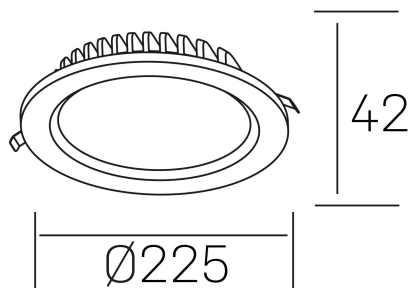

lim lacus
K53300.03.RF.BK-BK.OP.ST.8.30.D1

GENERAL DETAILS

INSTALLATION	recessed with frame
FINISHES ALUMINIUM	Black-Black
LIGHT DIRECTION	Fixed
INT/EXT IP DEGREE	IP 44
MATERIAL	Aluminum
IK DEGREE	IK 6
UTILIZATION	Indoor
WARRANTY	3 years

ELECTRICAL DETAILS

LAMP	LED
POWER	30 W
COLOUR TEMPERATURE	3000K
LUMINOUS FLUX	2900 Lm
EFFICACY DIMMING	100 Lm/W
DIMABLE	1.10v
DRIVER	Remote
CLASS PROTECTION	II
COLOUR RENDERING INDEX	CRI >80
VOLTAGE	220-240 V
FRECUENCIA	50-60 Hz
CURRENT INTENSITY	750 mA
LIFE TIME	50.000 h

GENERAL DIMENSIONS

DIMENSIONS	Ø 225 mm
CUT OUT	Ø 200 mm
HEIGHT	h 42 mm
DIMENSIONES DE EMBALAJE	N/A
PESO NETO	0.64

*Please might expect a max.15% figure reduction in finishes other than white