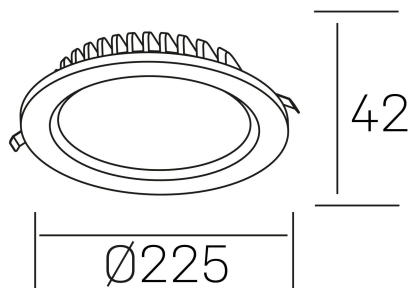

lim lacus
K53300.03.RF.BK-BK.OP.ST.8.30.D1

GENERAL DETAILS

INSTALLATION	recessed with frame
FINISHES ALUMINIUM	Black-Black
LIGHT DIRECTION	Fixed
INT/EXT IP DEGREE	IP 44
MATERIAL	Aluminum
IK DEGREE	IK 6
UTILIZATION	Indoor
WARRANTY	3 years

ELECTRICAL DETAILS

LAMP	LED
POWER	30 W
COLOUR TEMPERATURE	3000K
LUMINOUS FLUX	2900 Lm
EFFICACY DIMMING	100 Lm/W
DIMABLE	1.10v
DRIVER	Remote
CLASS PROTECTION	II
COLOUR RENDERING INDEX	CRI >80
VOLTAGE	220-240 V
FRECUENCIA	50-60 Hz
CURRENT INTENSITY	750 mA
LIFE TIME	35.000 h

GENERAL DIMENSIONS

DIMENSIONS	Ø 225 mm
CUT OUT	Ø 200 mm
HEIGHT	h 42 mm
DIMENSIONES DE EMBALAJE	N/A
PESO NETO	0.64

*Please might expect a max.15% figure reduction in finishes other than white