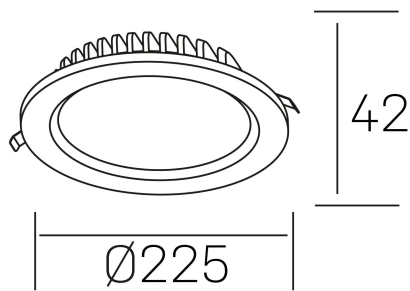

lim lacus
K53300.03.RF.BK-BK.OP.ST.8.30

GENERAL DETAILS

INSTALLATION	recessed with frame
FINISHES ALUMINIUM	Black-Black
LIGHT DIRECTION	Fixed
INT/EXT IP DEGREE	IP 44
MATERIAL	Aluminum
IK DEGREE	IK 6
UTILIZATION	Indoor
WARRANTY	3 years

ELECTRICAL DETAILS

LAMP	LED
POWER	30 W
COLOUR TEMPERATURE	3000K
LUMINOUS FLUX	2900 Lm
EFFICACY DIMMING	100 Lm/W
DIMABLE	No Dim
DRIVER	Remote
CLASS PROTECTION	II
COLOUR RENDERING INDEX	CRI >80
VOLTAGE	220-240 V
FRECUENCIA	50-60 Hz
CURRENT INTENSITY	750 mA
LIFE TIME	35.000 h

GENERAL DIMENSIONS

DIMENSIONS	Ø 225 mm
CUT OUT	Ø 200 mm
HEIGHT	h 42 mm
DIMENSIONES DE EMBALAJE	N/A
PESO NETO	0.64

*Please might expect a max.15% figure reduction in finishes other than white