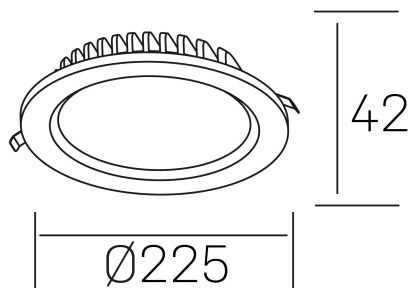

lim lacus
K53300.03.RF.BK-BK.OP.ST.8.30

GENERAL DETAILS

INSTALLATION	recessed with frame
FINISHES ALUMINIUM	Black-Black
LIGHT DIRECTION	Fixed
INT/EXT IP DEGREE	IP 44
MATERIAL	Aluminum
IK DEGREE	IK 6
UTILIZATION	Indoor
WARRANTY	5 years

ELECTRICAL DETAILS

LAMP	LED
POWER	30 W
COLOUR TEMPERATURE	3000K
LUMINOUS FLUX	2900 Lm
EFFICACY DIMMING	100 Lm/W
DIMABLE	No Dim
DRIVER	Remote
CLASS PROTECTION	II
COLOUR RENDERING INDEX	CRI >80
VOLTAGE	220-240 V
CURRENT INTENSITY	750 mA
LIFE TIME	50.000 h

GENERAL DIMENSIONS

DIMENSIONS	Ø 225 mm
CUT OUT	Ø 200 mm
HEIGHT	h 42 mm
DIMENSIONES DE EMBALAJE	N/A
PESO NETO	0.64

*Please might expect a max.15% figure reduction in finishes other than white