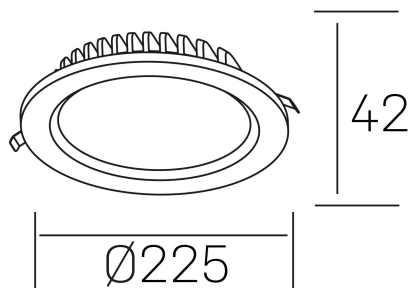

#### GENERAL DETAILS

INSTALLATION	recessed with frame
FINISHES ALUMINIUM	Black-Black
LIGHT DIRECTION	Fixed
INT/EXT IP DEGREE	IP 44
MATERIAL	Aluminum
IK DEGREE	IK 6
UTILIZATION	Indoor
WARRANTY	3 years

#### ELECTRICAL DETAILS

LAMP	LED
POWER	30 W
COLOUR TEMPERATURE	3000K
LUMINOUS FLUX	2900 Lm
EFFICACY DIMMING	100 Lm/W
DIMABLE	No Dim
DRIVER	Remote
CLASS PROTECTION	II
COLOUR RENDERING INDEX	CRI >80
VOLTAGE	220-240 V
FRECUENCIA	50-60 Hz
CURRENT INTENSITY	750 mA
LIFE TIME	50.000 h

#### GENERAL DIMENSIONS

DIMENSIONS	Ø 225 mm
CUT OUT	Ø 200 mm
HEIGHT	h 42 mm
DIMENSIONES DE EMBALAJE	N/A
PESO NETO	0.64

\*Please might expect a max.15% figure reduction in finishes other than white