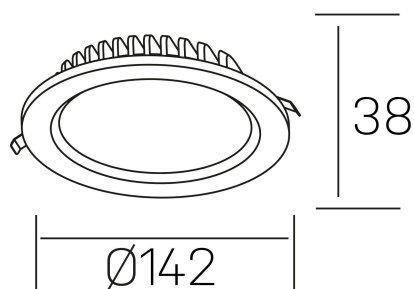

lim lacus
K53300.02.RF.WH-WH.OP.ST.8.40.PC

GENERAL DETAILS

INSTALLATION	recessed with frame
FINISHES ALUMINIUM	White-White
LIGHT DIRECTION	Fixed
INT/EXT IP DEGREE	IP 44
MATERIAL	Aluminum
IK DEGREE	IK 6
UTILIZATION	Indoor
WARRANTY	3 years

ELECTRICAL DETAILS

LAMP	LED
POWER	15 W
COLOUR TEMPERATURE	4000K
LUMINOUS FLUX	1350 Lm
EFFICACY DIMMING	92 Lm/W
DIMABLE	PHASE CUT
DRIVER	Remote
CLASS PROTECTION	II
COLOUR RENDERING INDEX	CRI >80
VOLTAGE	220-240 V
FRECUENCIA	50-60 Hz
CURRENT INTENSITY	350 mA
LIFE TIME	50.000 h

GENERAL DIMENSIONS

DIMENSIONS	Ø 142 mm
CUT OUT	Ø 120 mm
HEIGHT	h 38 mm
DIMENSIONES DE EMBALAJE	N/A
PESO NETO	0.30

*Please might expect a max.15% figure reduction in finishes other than white