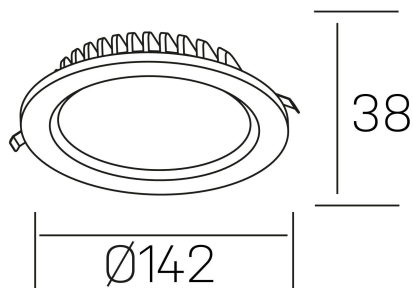

lim lacus
K53300.02.RF.WH-WH.OP.ST.8.40.PC

GENERAL DETAILS

INSTALLATION	recessed with frame
FINISHES ALUMINIUM	White-White
LIGHT DIRECTION	Fixed
INT/EXT IP DEGREE	IP 44
MATERIAL	Aluminum
IK DEGREE	IK 6
UTILIZATION	Indoor
WARRANTY	3 years

ELECTRICAL DETAILS

LAMP	LED
POWER	15 W
COLOUR TEMPERATURE	4000K
LUMINOUS FLUX	1350 Lm
EFFICACY DIMMING	92 Lm/W
DIMABLE	PHASE CUT
DRIVER	Remote
CLASS PROTECTION	II
COLOUR RENDERING INDEX	CRI >80
VOLTAGE	220-240 V
FRECUENCIA	50-60 Hz
CURRENT INTENSITY	350 mA
LIFE TIME	35.000 h

GENERAL DIMENSIONS

DIMENSIONS	Ø 142 mm
CUT OUT	Ø 120 mm
HEIGHT	h 38 mm
DIMENSIONES DE EMBALAJE	N/A
PESO NETO	0.30

*Please might expect a max.15% figure reduction in finishes other than white