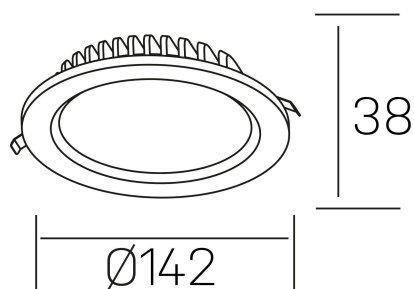

GENERAL DETAILS

INSTALLATION	recessed with frame
FINISHES ALUMINIUM	White-White
LIGHT DIRECTION	Fixed
INT/EXT IP DEGREE	IP 44
MATERIAL	Aluminum
IK DEGREE	IK 6
UTILIZATION	Indoor
WARRANTY	3 years

ELECTRICAL DETAILS

LAMP	LED
POWER	15 W
COLOUR TEMPERATURE	4000K
LUMINOUS FLUX	1350 Lm
EFFICACY DIMMING	92 Lm/W
DIMABLE	DALI
DRIVER	Remote
CLASS PROTECTION	II
COLOUR RENDERING INDEX	CRI >80
VOLTAGE	220-240 V
FRECUENCIA	50-60 Hz
CURRENT INTENSITY	350 mA
LIFE TIME	50.000 h

GENERAL DIMENSIONS

DIMENSIONS	Ø 142 mm
CUT OUT	Ø 120 mm
HEIGHT	h 38 mm
DIMENSIONES DE EMBALAJE	N/A
PESO NETO	0.30

*Please might expect a max.15% figure reduction in finishes other than white