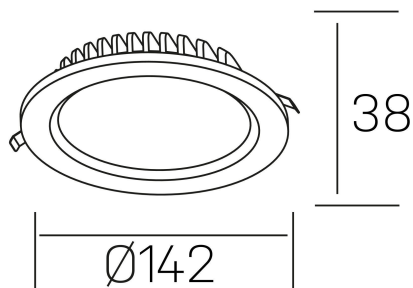

#### GENERAL DETAILS

INSTALLATION	recessed with frame
FINISHES ALUMINIUM	White-White
LIGHT DIRECTION	Fixed
INT/EXT IP DEGREE	IP 44
MATERIAL	Aluminum
IK DEGREE	IK 6
UTILIZATION	Indoor
WARRANTY	5 years

#### ELECTRICAL DETAILS

LAMP	LED
POWER	15 W
COLOUR TEMPERATURE	4000K
LUMINOUS FLUX	1350 Lm
EFFICACY DIMMING	92 Lm/W
DIMABLE	DALI
DRIVER	Remote
CLASS PROTECTION	II
COLOUR RENDERING INDEX	CRI >80
VOLTAGE	220-240 V
CURRENT INTENSITY	350 mA
LIFE TIME	50.000 h

#### GENERAL DIMENSIONS

DIMENSIONS	Ø 142 mm
CUT OUT	Ø 120 mm
HEIGHT	h 38 mm
DIMENSIONES DE EMBALAJE	N/A
PESO NETO	0.30

\*Please might expect a max.15% figure reduction in finishes other than white