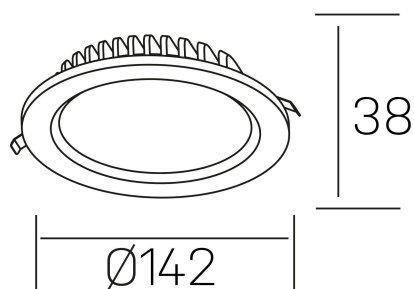

lim lacus
K53300.02.RF.WH-WH.OP.ST.8.40.DA

GENERAL DETAILS

INSTALLATION	recessed with frame
FINISHES ALUMINIUM	White-White
LIGHT DIRECTION	Fixed
INT/EXT IP DEGREE	IP 44
MATERIAL	Aluminum
IK DEGREE	IK 6
UTILIZATION	Indoor
WARRANTY	3 years

ELECTRICAL DETAILS

LAMP	LED
POWER	15 W
COLOUR TEMPERATURE	4000K
LUMINOUS FLUX	1350 Lm
EFFICACY DIMMING	92 Lm/W
DIMABLE	DALI
DRIVER	Remote
CLASS PROTECTION	II
COLOUR RENDERING INDEX	CRI >80
VOLTAGE	220-240 V
FRECUENCIA	50-60 Hz
CURRENT INTENSITY	350 mA
LIFE TIME	50.000 h

GENERAL DIMENSIONS

DIMENSIONS	Ø 142 mm
CUT OUT	Ø 120 mm
HEIGHT	h 38 mm
DIMENSIONES DE EMBALAJE	N/A
PESO NETO	0.30

*Please might expect a max.15% figure reduction in finishes other than white