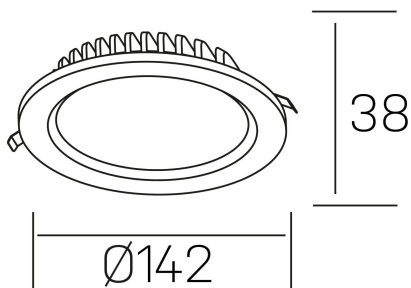

lim lacus
K53300.02.RF.WH-WH.OP.ST.8.40

GENERAL DETAILS

INSTALLATION	recessed with frame
FINISHES ALUMINIUM	White-White
LIGHT DIRECTION	Fixed
INT/EXT IP DEGREE	IP 44
MATERIAL	Aluminum
IK DEGREE	IK 6
UTILIZATION	Indoor
WARRANTY	3 years

ELECTRICAL DETAILS

LAMP	LED
POWER	15 W
COLOUR TEMPERATURE	4000K
LUMINOUS FLUX	1350 Lm
EFFICACY DIMMING	92 Lm/W
DIMABLE	No Dim
DRIVER	Remote
CLASS PROTECTION	II
COLOUR RENDERING INDEX	CRI >80
VOLTAGE	220-240 V
FRECUENCIA	50-60 Hz
CURRENT INTENSITY	350 mA
LIFE TIME	35.000 h

GENERAL DIMENSIONS

DIMENSIONS	Ø 142 mm
CUT OUT	Ø 120 mm
HEIGHT	h 38 mm
DIMENSIONES DE EMBALAJE	N/A
PESO NETO	0.30

*Please might expect a max.15% figure reduction in finishes other than white