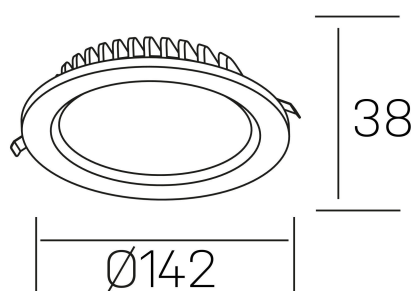

lim lacus
K53300.02.RF.WH-WH.OP.ST.8.40

GENERAL DETAILS

INSTALLATION	recessed with frame
FINISHES ALUMINIUM	White-White
LIGHT DIRECTION	Fixed
INT/EXT IP DEGREE	IP 44
MATERIAL	Aluminum
IK DEGREE	IK 6
UTILIZATION	Indoor
WARRANTY	3 years

ELECTRICAL DETAILS

LAMP	LED
POWER	15 W
COLOUR TEMPERATURE	4000K
LUMINOUS FLUX	1350 Lm
EFFICACY DIMMING	92 Lm/W
DIMABLE	No Dim
DRIVER	Remote
CLASS PROTECTION	II
COLOUR RENDERING INDEX	CRI >80
VOLTAGE	220-240 V
FRECUENCIA	50-60 Hz
CURRENT INTENSITY	350 mA
LIFE TIME	50.000 h

GENERAL DIMENSIONS

DIMENSIONS	Ø 142 mm
CUT OUT	Ø 120 mm
HEIGHT	h 38 mm
DIMENSIONES DE EMBALAJE	N/A
PESO NETO	0.30

*Please might expect a max.15% figure reduction in finishes other than white