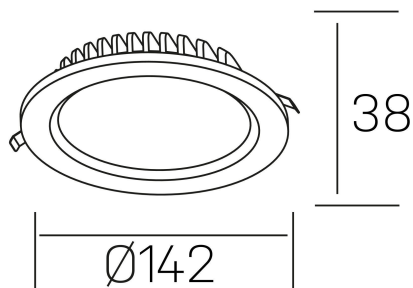

lim lacus
K53300.02.RF.WH-WH.OP.ST.8.30.PC

GENERAL DETAILS

INSTALLATION	recessed with frame
FINISHES ALUMINIUM	White-White
LIGHT DIRECTION	Fixed
INT/EXT IP DEGREE	IP 44
MATERIAL	Aluminum
IK DEGREE	IK 6
UTILIZATION	Indoor
WARRANTY	3 years

ELECTRICAL DETAILS

LAMP	LED
POWER	15 W
COLOUR TEMPERATURE	3000K
LUMINOUS FLUX	1250 Lm
EFFICACY DIMMING	89 Lm/W
DIMABLE	PHASE CUT
DRIVER	Remote
CLASS PROTECTION	II
COLOUR RENDERING INDEX	CRI >80
VOLTAGE	220-240 V
FRECUENCIA	50-60 Hz
CURRENT INTENSITY	350 mA
LIFE TIME	50.000 h

GENERAL DIMENSIONS

DIMENSIONS	Ø 142 mm
CUT OUT	Ø 120 mm
HEIGHT	h 38 mm
DIMENSIONES DE EMBALAJE	N/A
PESO NETO	0.30

*Please might expect a max.15% figure reduction in finishes other than white