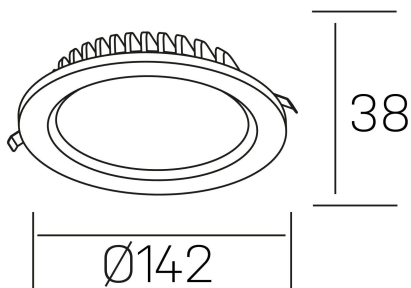

lim lacus
K53300.02.RF.WH-WH.OP.ST.8.30.PC

GENERAL DETAILS

INSTALLATION	recessed with frame
FINISHES ALUMINIUM	White-White
LIGHT DIRECTION	Fixed
INT/EXT IP DEGREE	IP 44
MATERIAL	Aluminum
IK DEGREE	IK 6
UTILIZATION	Indoor
WARRANTY	3 years

ELECTRICAL DETAILS

LAMP	LED
POWER	15 W
COLOUR TEMPERATURE	3000K
LUMINOUS FLUX	1250 Lm
EFFICACY DIMMING	89 Lm/W
DIMABLE	PHASE CUT
DRIVER	Remote
CLASS PROTECTION	II
COLOUR RENDERING INDEX	CRI >80
VOLTAGE	220-240 V
FRECUENCIA	50-60 Hz
CURRENT INTENSITY	350 mA
LIFE TIME	35.000 h

GENERAL DIMENSIONS

DIMENSIONS	Ø 142 mm
CUT OUT	Ø 120 mm
HEIGHT	h 38 mm
DIMENSIONES DE EMBALAJE	N/A
PESO NETO	0.30

*Please might expect a max.15% figure reduction in finishes other than white