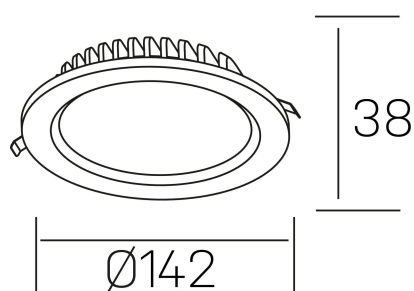

lim lacus
K53300.02.RF.WH-WH.OP.ST.8.30.DA

GENERAL DETAILS

INSTALLATION	recessed with frame
FINISHES ALUMINIUM	White-White
LIGHT DIRECTION	Fixed
INT/EXT IP DEGREE	IP 44
MATERIAL	Aluminum
IK DEGREE	IK 6
UTILIZATION	Indoor
WARRANTY	3 years

ELECTRICAL DETAILS

LAMP	LED
POWER	15 W
COLOUR TEMPERATURE	3000K
LUMINOUS FLUX	1250 Lm
EFFICACY DIMMING	89 Lm/W
DIMABLE	DALI
DRIVER	Remote
CLASS PROTECTION	II
COLOUR RENDERING INDEX	CRI >80
VOLTAGE	220-240 V
FRECUENCIA	50-60 Hz
CURRENT INTENSITY	350 mA
LIFE TIME	50.000 h

GENERAL DIMENSIONS

DIMENSIONS	Ø 142 mm
CUT OUT	Ø 120 mm
HEIGHT	h 38 mm
DIMENSIONES DE EMBALAJE	N/A
PESO NETO	0.30

*Please might expect a max.15% figure reduction in finishes other than white