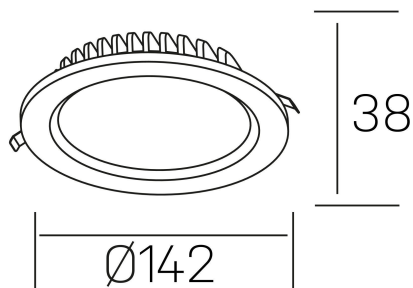

lim lacus

K53300.02.RF.WH-WH.OP.ST.8.30.D1

GENERAL DETAILS

INSTALLATION	recessed with frame
FINISHES ALUMINIUM	White-White
LIGHT DIRECTION	Fixed
INT/EXT IP DEGREE	IP 44
MATERIAL	Aluminum
IK DEGREE	IK 6
UTILIZATION	Indoor
WARRANTY	5 years

ELECTRICAL DETAILS

LAMP	LED
POWER	15 W
COLOUR TEMPERATURE	3000K
LUMINOUS FLUX	1250 Lm
EFFICACY DIMMING	89 Lm/W
DIMABLE	1.10v
DRIVER	Remote
CLASS PROTECTION	II
COLOUR RENDERING INDEX	CRI >80
VOLTAGE	220-240 V
CURRENT INTENSITY	350 mA
LIFE TIME	50.000 h

GENERAL DIMENSIONS

DIMENSIONS	Ø 142 mm
CUT OUT	Ø 120 mm
HEIGHT	h 38 mm
DIMENSIONES DE EMBALAJE	N/A
PESO NETO	0.30

*Please might expect a max.15% figure reduction in finishes other than white