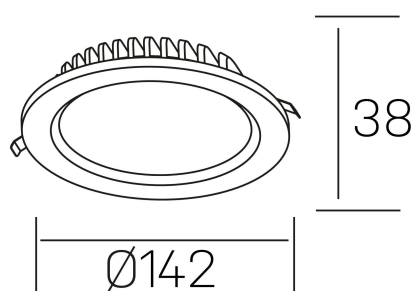

lim lacus
K53300.02.RF.WH-WH.OP.ST.8.30.D1

GENERAL DETAILS

INSTALLATION	recessed with frame
FINISHES ALUMINIUM	White-White
LIGHT DIRECTION	Fixed
INT/EXT IP DEGREE	IP 44
MATERIAL	Aluminum
IK DEGREE	IK 6
UTILIZATION	Indoor
WARRANTY	3 years

ELECTRICAL DETAILS

LAMP	LED
POWER	15 W
COLOUR TEMPERATURE	3000K
LUMINOUS FLUX	1250 Lm
EFFICACY DIMMING	89 Lm/W
DIMABLE	1.10v
DRIVER	Remote
CLASS PROTECTION	II
COLOUR RENDERING INDEX	CRI >80
VOLTAGE	220-240 V
FRECUENCIA	50-60 Hz
CURRENT INTENSITY	350 mA
LIFE TIME	50.000 h

GENERAL DIMENSIONS

DIMENSIONS	Ø 142 mm
CUT OUT	Ø 120 mm
HEIGHT	h 38 mm
DIMENSIONES DE EMBALAJE	N/A
PESO NETO	0.30

*Please might expect a max.15% figure reduction in finishes other than white