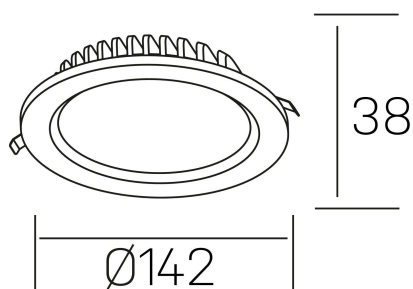

lim lacus
K53300.02.RF.WH-WH.OP.ST.8.30

GENERAL DETAILS

INSTALLATION	recessed with frame
FINISHES ALUMINIUM	White-White
LIGHT DIRECTION	Fixed
INT/EXT IP DEGREE	IP 44
MATERIAL	Aluminum
IK DEGREE	IK 6
UTILIZATION	Indoor
WARRANTY	5 years

ELECTRICAL DETAILS

LAMP	LED
POWER	15 W
COLOUR TEMPERATURE	3000K
LUMINOUS FLUX	1250 Lm
EFFICACY DIMMING	89 Lm/W
DIMABLE	No Dim
DRIVER	Remote
CLASS PROTECTION	II
COLOUR RENDERING INDEX	CRI >80
VOLTAGE	220-240 V
CURRENT INTENSITY	350 mA
LIFE TIME	50.000 h

GENERAL DIMENSIONS

DIMENSIONS	Ø 142 mm
CUT OUT	Ø 120 mm
HEIGHT	h 38 mm
DIMENSIONES DE EMBALAJE	N/A
PESO NETO	0.30

*Please might expect a max.15% figure reduction in finishes other than white