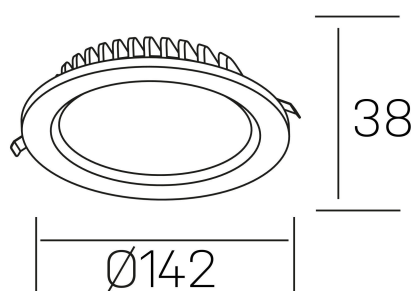

lim lacus
K53300.02.RF.WH-WH.OP.ST.8.30

GENERAL DETAILS

INSTALLATION	recessed with frame
FINISHES ALUMINIUM	White-White
LIGHT DIRECTION	Fixed
INT/EXT IP DEGREE	IP 44
MATERIAL	Aluminum
IK DEGREE	IK 6
UTILIZATION	Indoor
WARRANTY	3 years

ELECTRICAL DETAILS

LAMP	LED
POWER	15 W
COLOUR TEMPERATURE	3000K
LUMINOUS FLUX	1250 Lm
EFFICACY DIMMING	89 Lm/W
DIMABLE	No Dim
DRIVER	Remote
CLASS PROTECTION	II
COLOUR RENDERING INDEX	CRI >80
VOLTAGE	220-240 V
FRECUENCIA	50-60 Hz
CURRENT INTENSITY	350 mA
LIFE TIME	35.000 h

GENERAL DIMENSIONS

DIMENSIONS	Ø 142 mm
CUT OUT	Ø 120 mm
HEIGHT	h 38 mm
DIMENSIONES DE EMBALAJE	N/A
PESO NETO	0.30

*Please might expect a max.15% figure reduction in finishes other than white