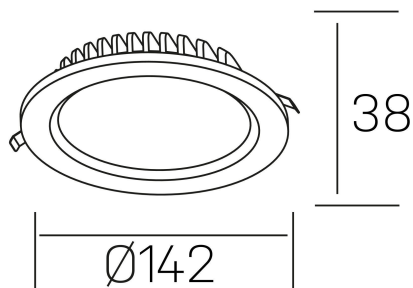

lim lacus
K53300.02.RF.WH-WH.OP.ST.8.30

GENERAL DETAILS

INSTALLATION	recessed with frame
FINISHES ALUMINIUM	White-White
LIGHT DIRECTION	Fixed
INT/EXT IP DEGREE	IP 44
MATERIAL	Aluminum
IK DEGREE	IK 6
UTILIZATION	Indoor
WARRANTY	3 years

ELECTRICAL DETAILS

LAMP	LED
POWER	15 W
COLOUR TEMPERATURE	3000K
LUMINOUS FLUX	1250 Lm
EFFICACY DIMMING	89 Lm/W
DIMABLE	No Dim
DRIVER	Remote
CLASS PROTECTION	II
COLOUR RENDERING INDEX	CRI >80
VOLTAGE	220-240 V
FRECUENCIA	50-60 Hz
CURRENT INTENSITY	350 mA
LIFE TIME	50.000 h

GENERAL DIMENSIONS

DIMENSIONS	Ø 142 mm
CUT OUT	Ø 120 mm
HEIGHT	h 38 mm
DIMENSIONES DE EMBALAJE	N/A
PESO NETO	0.30

*Please might expect a max.15% figure reduction in finishes other than white