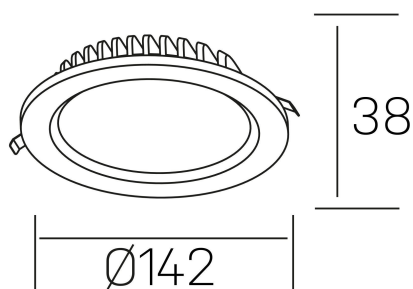

#### GENERAL DETAILS

INSTALLATION	recessed with frame
FINISHES ALUMINIUM	Black-Black
LIGHT DIRECTION	Fixed
INT/EXT IP DEGREE	IP 44
MATERIAL	Aluminum
IK DEGREE	IK 6
UTILIZATION	Indoor
WARRANTY	3 years

#### ELECTRICAL DETAILS

LAMP	LED
POWER	15 W
COLOUR TEMPERATURE	4000K
LUMINOUS FLUX	1350 Lm
EFFICACY DIMMING	92 Lm/W
DIMABLE	Push
DRIVER	Remote
CLASS PROTECTION	II
COLOUR RENDERING INDEX	CRI >80
VOLTAGE	220-240 V
FRECUENCIA	50-60 Hz
CURRENT INTENSITY	350 mA
LIFE TIME	35.000 h

#### GENERAL DIMENSIONS

DIMENSIONS	Ø 142 mm
CUT OUT	Ø 120 mm
HEIGHT	h 38 mm
DIMENSIONES DE EMBALAJE	N/A
PESO NETO	0.30

\*Please might expect a max.15% figure reduction in finishes other than white