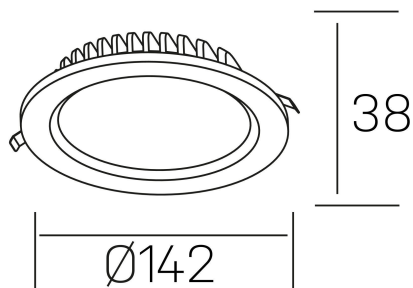

#### GENERAL DETAILS

INSTALLATION	recessed with frame
FINISHES ALUMINIUM	Black-Black
LIGHT DIRECTION	Fixed
INT/EXT IP DEGREE	IP 44
MATERIAL	Aluminum
IK DEGREE	IK 6
UTILIZATION	Indoor
WARRANTY	5 years

#### ELECTRICAL DETAILS

LAMP	LED
POWER	15 W
COLOUR TEMPERATURE	4000K
LUMINOUS FLUX	1350 Lm
EFFICACY DIMMING	92 Lm/W
DIMABLE	Push
DRIVER	Remote
CLASS PROTECTION	II
COLOUR RENDERING INDEX	CRI >80
VOLTAGE	220-240 V
CURRENT INTENSITY	350 mA
LIFE TIME	50.000 h

#### GENERAL DIMENSIONS

DIMENSIONS	Ø 142 mm
CUT OUT	Ø 120 mm
HEIGHT	h 38 mm
DIMENSIONES DE EMBALAJE	N/A
PESO NETO	0.30

\*Please might expect a max.15% figure reduction in finishes other than white