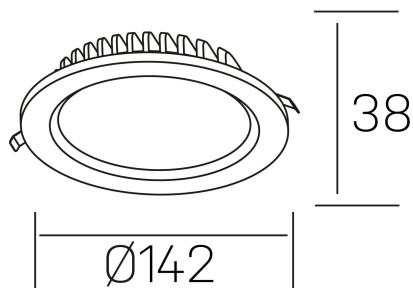

lim lacus
K53300.02.RF.BK-BK.OP.ST.8.40.PC

GENERAL DETAILS

INSTALLATION	recessed with frame
FINISHES ALUMINIUM	Black-Black
LIGHT DIRECTION	Fixed
INT/EXT IP DEGREE	IP 44
MATERIAL	Aluminum
IK DEGREE	IK 6
UTILIZATION	Indoor
WARRANTY	3 years

ELECTRICAL DETAILS

LAMP	LED
POWER	15 W
COLOUR TEMPERATURE	4000K
LUMINOUS FLUX	1350 Lm
EFFICACY DIMMING	92 Lm/W
DIMABLE	PHASE CUT
DRIVER	Remote
CLASS PROTECTION	II
COLOUR RENDERING INDEX	CRI >80
VOLTAGE	220-240 V
FRECUENCIA	50-60 Hz
CURRENT INTENSITY	350 mA
LIFE TIME	50.000 h

GENERAL DIMENSIONS

DIMENSIONS	Ø 142 mm
CUT OUT	Ø 120 mm
HEIGHT	h 38 mm
DIMENSIONES DE EMBALAJE	N/A
PESO NETO	0.30

*Please might expect a max.15% figure reduction in finishes other than white