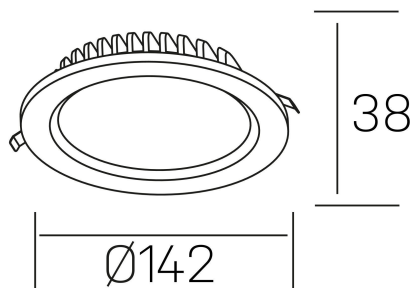

#### GENERAL DETAILS

INSTALLATION	recessed with frame
FINISHES ALUMINIUM	Black-Black
LIGHT DIRECTION	Fixed
INT/EXT IP DEGREE	IP 44
MATERIAL	Aluminum
IK DEGREE	IK 6
UTILIZATION	Indoor
WARRANTY	5 years

#### ELECTRICAL DETAILS

LAMP	LED
POWER	15 W
COLOUR TEMPERATURE	4000K
LUMINOUS FLUX	1350 Lm
EFFICACY DIMMING	92 Lm/W
DIMABLE	PHASE CUT
DRIVER	Remote
CLASS PROTECTION	II
COLOUR RENDERING INDEX	CRI >80
VOLTAGE	220-240 V
CURRENT INTENSITY	350 mA
LIFE TIME	50.000 h

#### GENERAL DIMENSIONS

DIMENSIONS	Ø 142 mm
CUT OUT	Ø 120 mm
HEIGHT	h 38 mm
DIMENSIONES DE EMBALAJE	N/A
PESO NETO	0.30

\*Please might expect a max.15% figure reduction in finishes other than white