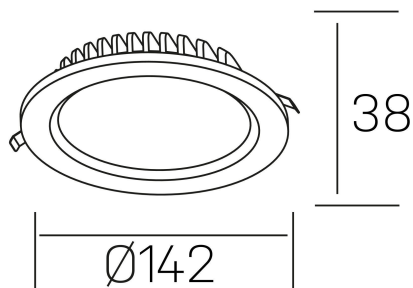

lim lacus
K53300.02.RF.BK-BK.OP.ST.8.40.DA

GENERAL DETAILS

INSTALLATION	recessed with frame
FINISHES ALUMINIUM	Black-Black
LIGHT DIRECTION	Fixed
INT/EXT IP DEGREE	IP 44
MATERIAL	Aluminum
IK DEGREE	IK 6
UTILIZATION	Indoor
WARRANTY	5 years

ELECTRICAL DETAILS

LAMP	LED
POWER	15 W
COLOUR TEMPERATURE	4000K
LUMINOUS FLUX	1350 Lm
EFFICACY DIMMING	92 Lm/W
DIMABLE	DALI
DRIVER	Remote
CLASS PROTECTION	II
COLOUR RENDERING INDEX	CRI >80
VOLTAGE	220-240 V
CURRENT INTENSITY	350 mA
LIFE TIME	50.000 h

GENERAL DIMENSIONS

DIMENSIONS	Ø 142 mm
CUT OUT	Ø 120 mm
HEIGHT	h 38 mm
DIMENSIONES DE EMBALAJE	N/A
PESO NETO	0.30

*Please might expect a max.15% figure reduction in finishes other than white