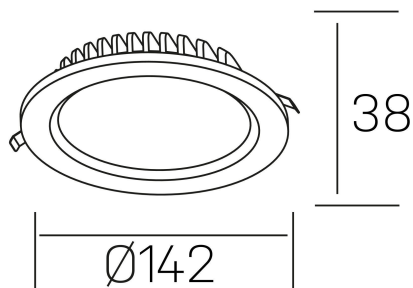

lim lacus
K53300.02.RF.BK-BK.OP.ST.8.40.DA

GENERAL DETAILS

| | |
|--------------------|---------------------|
| INSTALLATION | recessed with frame |
| FINISHES ALUMINIUM | Black-Black |
| LIGHT DIRECTION | Fixed |
| INT/EXT IP DEGREE | IP 44 |
| MATERIAL | Aluminum |
| IK DEGREE | IK 6 |
| UTILIZATION | Indoor |
| WARRANTY | 3 years |

ELECTRICAL DETAILS

| | |
|------------------------|-----------|
| LAMP | LED |
| POWER | 15 W |
| COLOUR TEMPERATURE | 4000K |
| LUMINOUS FLUX | 1350 Lm |
| EFFICACY DIMMING | 92 Lm/W |
| DIMABLE | DALI |
| DRIVER | Remote |
| CLASS PROTECTION | II |
| COLOUR RENDERING INDEX | CRI >80 |
| VOLTAGE | 220-240 V |
| FRECUENCIA | 50-60 Hz |
| CURRENT INTENSITY | 350 mA |
| LIFE TIME | 35.000 h |

GENERAL DIMENSIONS

| | |
|-------------------------|----------|
| DIMENSIONS | Ø 142 mm |
| CUT OUT | Ø 120 mm |
| HEIGHT | h 38 mm |
| DIMENSIONES DE EMBALAJE | N/A |
| PESO NETO | 0.30 |

*Please might expect a max.15% figure reduction in finishes other than white