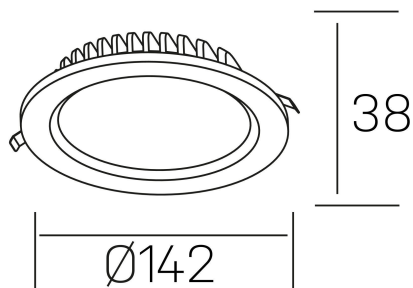

GENERAL DETAILS

INSTALLATION	recessed with frame
FINISHES ALUMINIUM	Black-Black
LIGHT DIRECTION	Fixed
INT/EXT IP DEGREE	IP 44
MATERIAL	Aluminum
IK DEGREE	IK 6
UTILIZATION	Indoor
WARRANTY	5 years

ELECTRICAL DETAILS

LAMP	LED
POWER	15 W
COLOUR TEMPERATURE	4000K
LUMINOUS FLUX	1350 Lm
EFFICACY DIMMING	92 Lm/W
DIMABLE	DALI
DRIVER	Remote
CLASS PROTECTION	II
COLOUR RENDERING INDEX	CRI >80
VOLTAGE	220-240 V
CURRENT INTENSITY	350 mA
LIFE TIME	50.000 h

GENERAL DIMENSIONS

DIMENSIONS	Ø 142 mm
CUT OUT	Ø 120 mm
HEIGHT	h 38 mm
DIMENSIONES DE EMBALAJE	N/A
PESO NETO	0.30

*Please might expect a max.15% figure reduction in finishes other than white