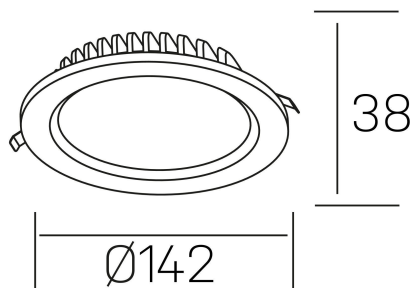

lim lacus
K53300.02.RF.BK-BK.OP.ST.8.40.D1

GENERAL DETAILS

| | |
|--------------------|---------------------|
| INSTALLATION | recessed with frame |
| FINISHES ALUMINIUM | Black-Black |
| LIGHT DIRECTION | Fixed |
| INT/EXT IP DEGREE | IP 44 |
| MATERIAL | Aluminum |
| IK DEGREE | IK 6 |
| UTILIZATION | Indoor |
| WARRANTY | 3 years |

ELECTRICAL DETAILS

| | |
|------------------------|-----------|
| LAMP | LED |
| POWER | 15 W |
| COLOUR TEMPERATURE | 4000K |
| LUMINOUS FLUX | 1350 Lm |
| EFFICACY DIMMING | 92 Lm/W |
| DIMABLE | 1.10v |
| DRIVER | Remote |
| CLASS PROTECTION | II |
| COLOUR RENDERING INDEX | CRI >80 |
| VOLTAGE | 220-240 V |
| FRECUENCIA | 50-60 Hz |
| CURRENT INTENSITY | 350 mA |
| LIFE TIME | 50.000 h |

GENERAL DIMENSIONS

| | |
|-------------------------|----------|
| DIMENSIONS | Ø 142 mm |
| CUT OUT | Ø 120 mm |
| HEIGHT | h 38 mm |
| DIMENSIONES DE EMBALAJE | N/A |
| PESO NETO | 0.30 |

*Please might expect a max.15% figure reduction in finishes other than white