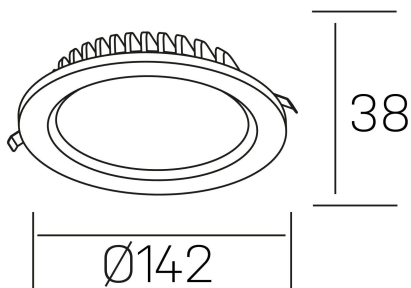

#### GENERAL DETAILS

|                    |                     |
|--------------------|---------------------|
| INSTALLATION       | recessed with frame |
| FINISHES ALUMINIUM | Black-Black         |
| LIGHT DIRECTION    | Fixed               |
| INT/EXT IP DEGREE  | IP 44               |
| MATERIAL           | Aluminum            |
| IK DEGREE          | IK 6                |
| UTILIZATION        | Indoor              |
| WARRANTY           | 3 years             |

#### GENERAL DIMENSIONS

|                         |          |
|-------------------------|----------|
| DIMENSIONS              | Ø 142 mm |
| CUT OUT                 | Ø 120 mm |
| HEIGHT                  | h 38 mm  |
| DIMENSIONES DE EMBALAJE | N/A      |
| PESO NETO               | 0.30     |