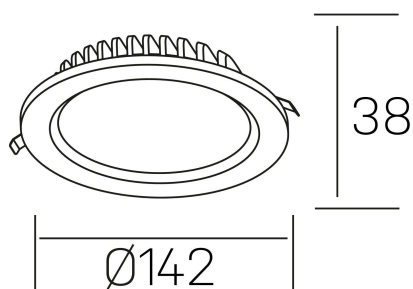

lim lacus
K53300.02.RF.BK-BK.OP.ST.8.40.D1

GENERAL DETAILS

INSTALLATION	recessed with frame
FINISHES ALUMINIUM	Black-Black
LIGHT DIRECTION	Fixed
INT/EXT IP DEGREE	IP 44
MATERIAL	Aluminum
IK DEGREE	IK 6
UTILIZATION	Indoor
WARRANTY	5 years

ELECTRICAL DETAILS

LAMP	LED
POWER	15 W
COLOUR TEMPERATURE	4000K
LUMINOUS FLUX	1350 Lm
EFFICACY DIMMING	92 Lm/W
DIMABLE	1.10v
DRIVER	Remote
CLASS PROTECTION	II
COLOUR RENDERING INDEX	CRI >80
VOLTAGE	220-240 V
CURRENT INTENSITY	350 mA
LIFE TIME	50.000 h

GENERAL DIMENSIONS

DIMENSIONS	Ø 142 mm
CUT OUT	Ø 120 mm
HEIGHT	h 38 mm
DIMENSIONES DE EMBALAJE	N/A
PESO NETO	0.30

*Please might expect a max.15% figure reduction in finishes other than white