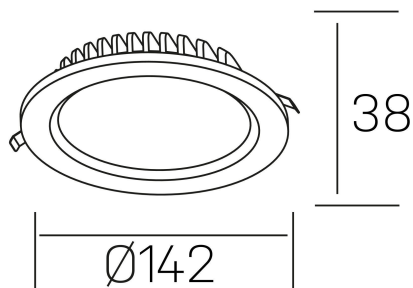

#### GENERAL DETAILS

INSTALLATION	recessed with frame
FINISHES ALUMINIUM	Black-Black
LIGHT DIRECTION	Fixed
INT/EXT IP DEGREE	IP 44
MATERIAL	Aluminum
IK DEGREE	IK 6
UTILIZATION	Indoor
WARRANTY	3 years

#### ELECTRICAL DETAILS

LAMP	LED
POWER	15 W
COLOUR TEMPERATURE	4000K
LUMINOUS FLUX	1350 Lm
EFFICACY DIMMING	92 Lm/W
DIMABLE	No Dim
DRIVER	Remote
CLASS PROTECTION	II
COLOUR RENDERING INDEX	CRI >80
VOLTAGE	220-240 V
FRECUENCIA	50-60 Hz
CURRENT INTENSITY	350 mA
LIFE TIME	35.000 h

#### GENERAL DIMENSIONS

DIMENSIONS	Ø 142 mm
CUT OUT	Ø 120 mm
HEIGHT	h 38 mm
DIMENSIONES DE EMBALAJE	N/A
PESO NETO	0.30

\*Please might expect a max.15% figure reduction in finishes other than white