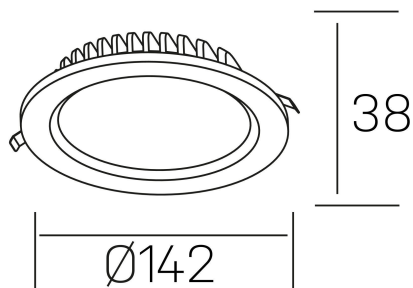

lim lacus
K53300.02.RF.BK-BK.OP.ST.8.40

GENERAL DETAILS

INSTALLATION	recessed with frame
FINISHES ALUMINIUM	Black-Black
LIGHT DIRECTION	Fixed
INT/EXT IP DEGREE	IP 44
MATERIAL	Aluminum
IK DEGREE	IK 6
UTILIZATION	Indoor
WARRANTY	3 years

ELECTRICAL DETAILS

LAMP	LED
POWER	15 W
COLOUR TEMPERATURE	4000K
LUMINOUS FLUX	1350 Lm
EFFICACY DIMMING	92 Lm/W
DIMABLE	No Dim
DRIVER	Remote
CLASS PROTECTION	II
COLOUR RENDERING INDEX	CRI >80
VOLTAGE	220-240 V
FRECUENCIA	50-60 Hz
CURRENT INTENSITY	350 mA
LIFE TIME	50.000 h

GENERAL DIMENSIONS

DIMENSIONS	Ø 142 mm
CUT OUT	Ø 120 mm
HEIGHT	h 38 mm
DIMENSIONES DE EMBALAJE	N/A
PESO NETO	0.30

*Please might expect a max.15% figure reduction in finishes other than white